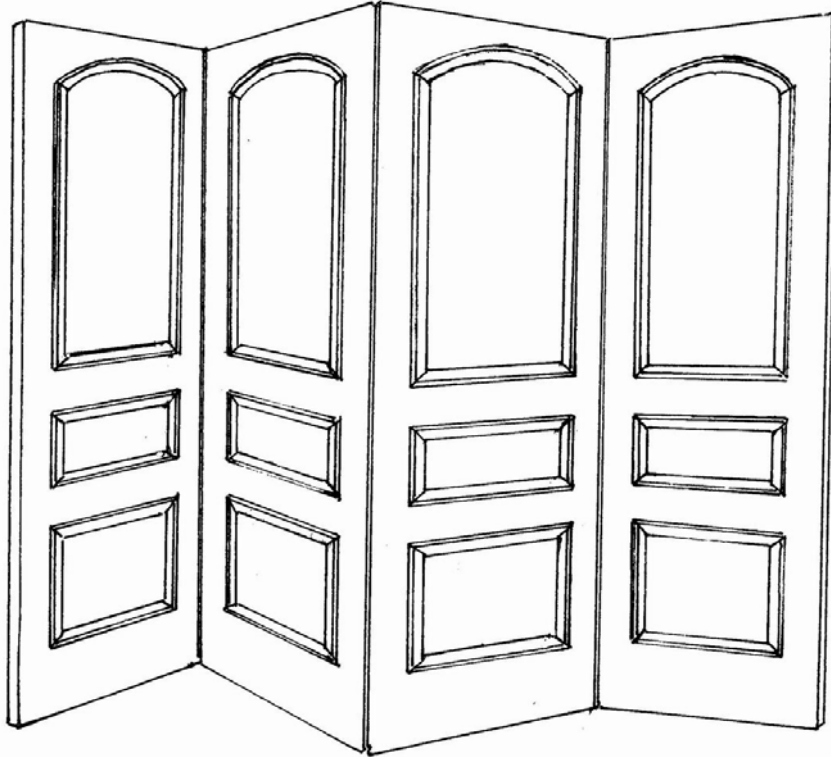

 **FARMHOUSE**
COLLECTION

STYLE # 3001
FOUR PANEL SCREEN

 **FARMHOUSE**
COLLECTION

FOUR PANEL SCREEN
Style #3001

Reversible screen, two raised panels on 84"h
Three raised panels on 96"h
Painted trailing vine on one side, gilded banding accents on the other side

OPTIONS:

Size: 96"w x 1 1/4"d x 84"h
96"w x 1 1/4"d x 96"h

Distress: light, standard or heavy

Finish: gesso, paint or stain

Finish color: any one standard color – combination of finishes call for quote

Banding: yes/no – if yes, specify any standard paint color