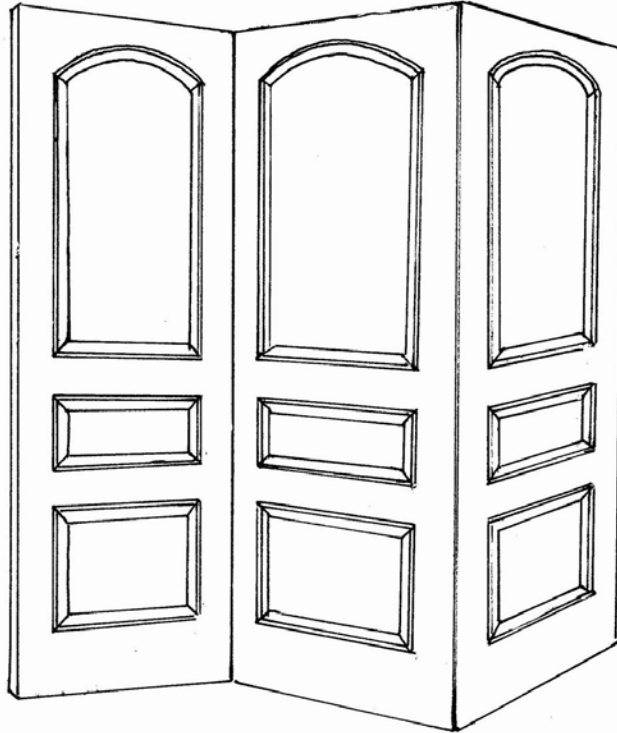

 **FARMHOUSE**  
COLLECTION

STYLE # 3000  
THREE PANEL SCREEN

 **FARMHOUSE**  
COLLECTION

**THREE PANEL SCREEN**  
**Style #3000**

Reversible screen, two raised panels on 84"h  
Three raised panels on 96"h  
Painted trailing vine on one side, gilded banding accents on the other side

OPTIONS:

Size: 72"w x 1 1/4"d x 84"h  
72"w x 1 1/4"d x 96"h

Distress: light, standard or heavy

Finish: gesso, paint or stain

Finish color: any one standard color – combination of finishes call for quote

Banding: yes/no – if yes, specify any standard paint color