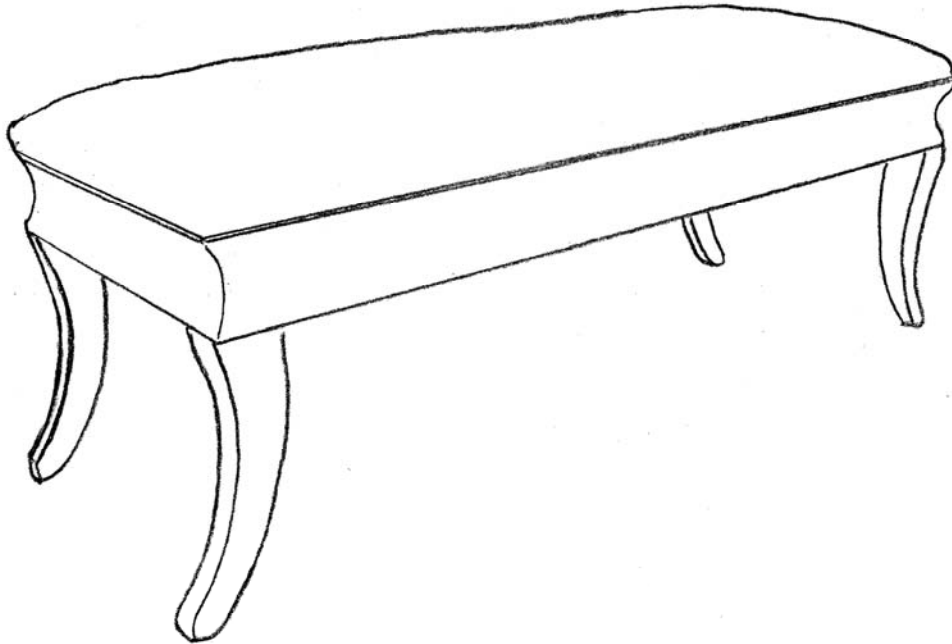

 **FARMHOUSE**
COLLECTION

STYLE # 2715-UP
BRENTWOOD UPHOLSTERED BENCH

P.O. BOX 3089 • TWIN FALLS, IDAHO 83303-3089 • 208-736-8700 • FAX 208-736-8900

www.farmhousecollection.com
ALL DESIGNS COPYRIGHT • ALL RIGHTS RESERVED

 **FARMHOUSE**
COLLECTION

BRENTWOOD UPHOLSTERED BENCH
Style #2715-UP

Upholstered seat, curved apron and flared leg.

OPTIONS:

		<u>*COM</u>
Sizes:	36" w x 18" d x 19" h	2 yds
	44" w x 18" d x 19" h	2 yds
	44" w x 21" d x 19" h	2 yds
	48" w x 18" d x 19" h	2 yds
	48" w x 21" d x 19" h	2 yds
	52" w x 18" d x 19" h	2 yds
	52" w x 21" d x 19" h	2 yds
	56" w x 18" d x 19" h	2 yds
	56" w x 21" d x 19" h	2 yds