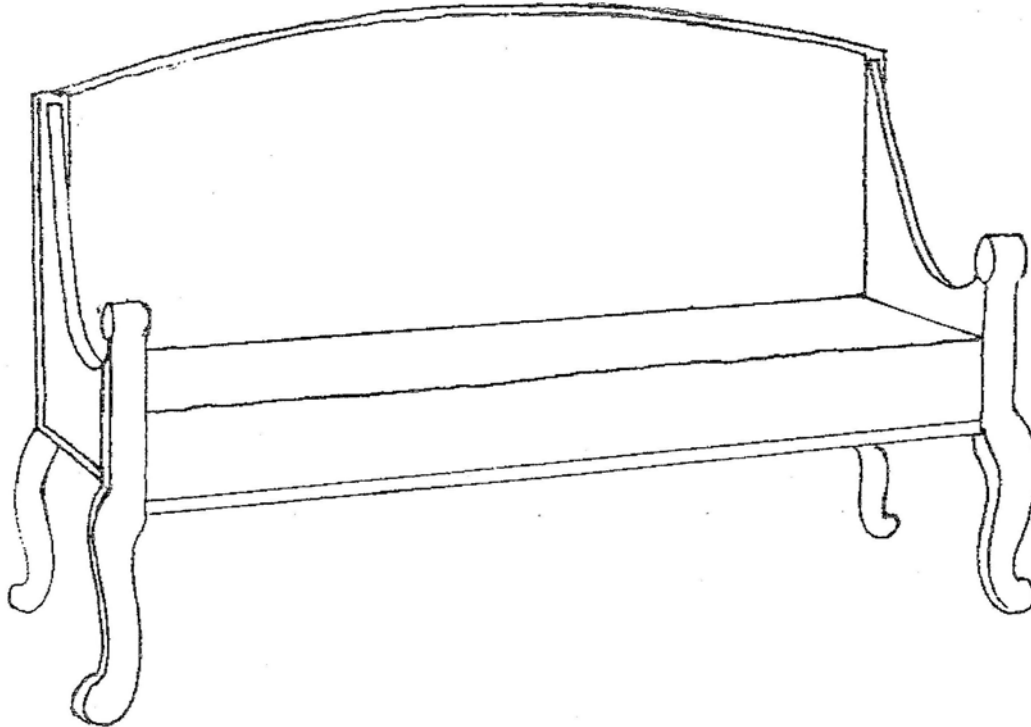

 **FARMHOUSE**  
COLLECTION

STYLE # 2700  
PAYETTE BENCH

 **FARMHOUSE**  
COLLECTION

**PAYETTE BENCH**  
**Style #2700**

Hand-carved rolled finials, Payette leg

OPTIONS:

Size: 38" w x 21" d x 38" h  
46" w x 21" d x 38" h  
46" w x 26" d x 38" h  
52" w x 21" d x 38" h  
52" w x 26" d x 38" h  
58 1/2" w x 21" d x 38" h  
58 1/2" w x 26" d x 38" h

Distress: light, standard or heavy  
Finish: gesso, paint or stain  
Finish color: any one standard color – combination of finishes call for quote  
Banding: yes/no – if yes, specify any standard paint color