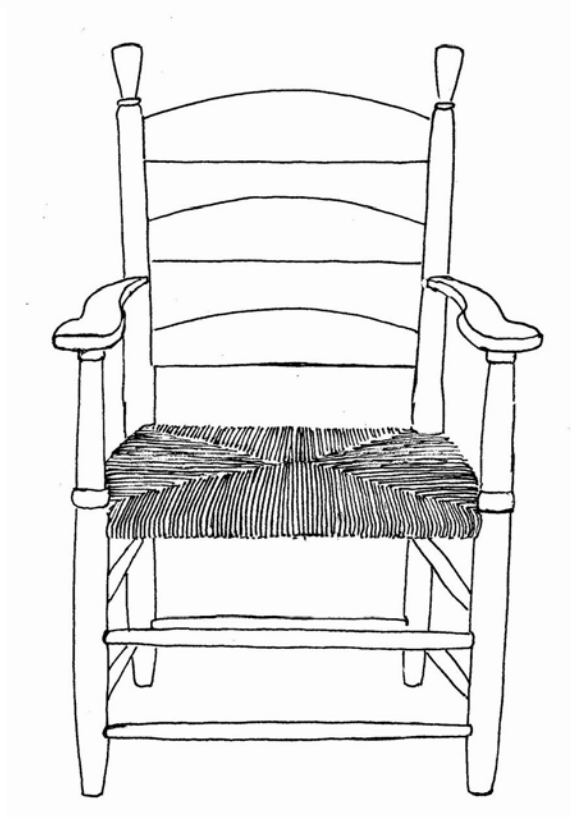

 **FARMHOUSE**
COLLECTION

STYLE # 2606
HAILEY ARM CHAIR

P.O. BOX 3089 • TWIN FALLS, IDAHO 83303-3089 • 208-736-8700 • FAX 208-736-8900

www.farmhousecollection.com
ALL DESIGNS COPYRIGHT • ALL RIGHTS RESERVED

 **FARMHOUSE**
COLLECTION

HAILEY ARM CHAIR
Style #2606

Ladder back, seat rushed to frame, seat height 18"h

OPTIONS:

Size: 25 1/2"w x 18"d x 40"h

Distress: light, standard or heavy

Finish: gesso, paint or stain