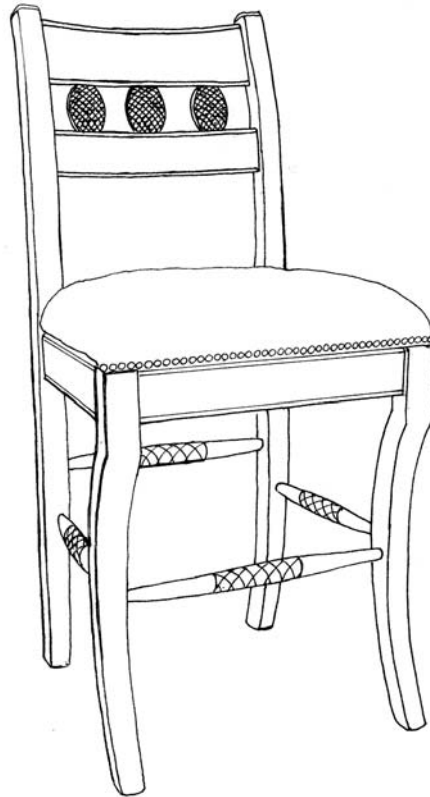

 FARMHOUSE
COLLECTION

STYLE # 2603-UP
ALTURAS UPHOLSTERED COUNTER STOOL

P.O. BOX 3089 • TWIN FALLS, IDAHO 83303-3089 • 208-736-8700 • FAX 208-736-8900

www.farmhousecollection.com
ALL DESIGNS COPYRIGHT • ALL RIGHTS RESERVED

 **FARMHOUSE**
COLLECTION

ALTURAS UPHOLSTERED COUNTER STOOL
Style #2603-UP

Upholstered seat, seat height 25 1/2"
Bronzed Crosshatch detail on stretcher

OPTIONS:

Size: 20"w x 17 1/2"d x 42 1/2"h
Finial: with or without bronzed pinecones
Distress: light, standard or heavy
Finish: gesso, paint or stain
Finish color: any one standard color – combination of finishes call for quote
Upholstery: wrapped seat - 1 yard *COM
Banding: yes/no – if yes, specify any standard paint color

*COM 54" plain