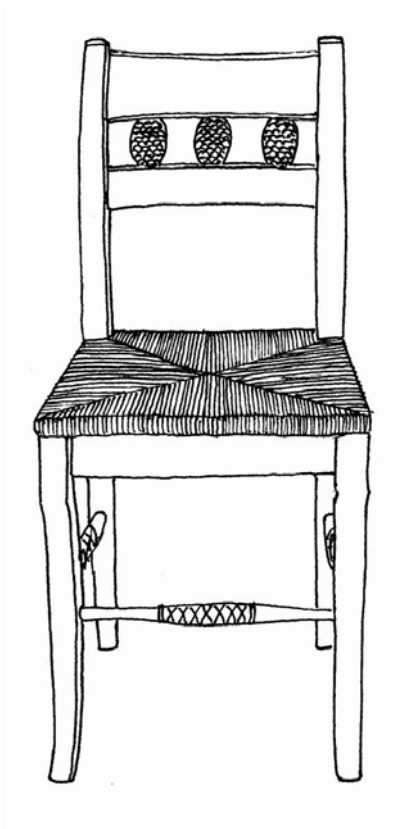

 **FARMHOUSE**
COLLECTION

STYLE # 2603
ALTURAS COUNTER STOOL

P.O. BOX 3089 • TWIN FALLS, IDAHO 83303-3089 • 208-736-8700 • FAX 208-736-8900
www.farmhousecollection.com
ALL DESIGNS COPYRIGHT • ALL RIGHTS RESERVED

 **FARMHOUSE**
COLLECTION

ALTURAS COUNTER STOOL
Style #2603

Drop in rush seat, seat height 24"
Bronzed Crosshatch detail on stretcher

OPTIONS:

Size: 20"w x 17 1/2"d x 42 1/2"h

Finial: with or without bronzed pinecones