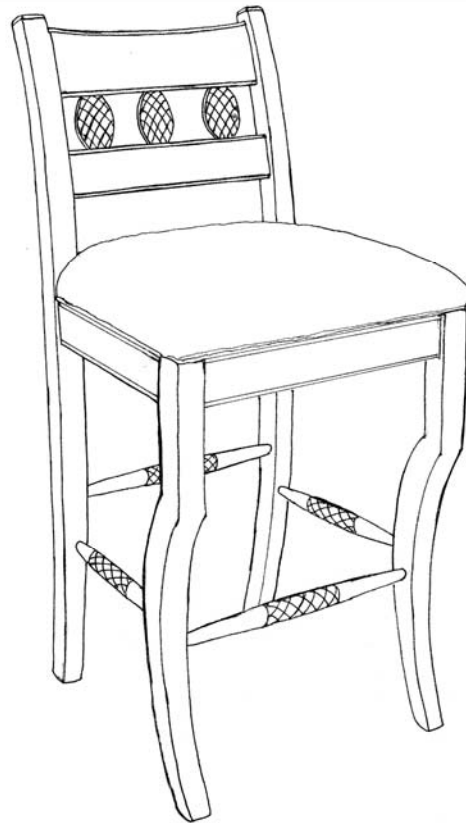

 **FARMHOUSE**  
COLLECTION

STYLE # 2602-UP  
ALTURAS UPHOLSTERED BAR STOOL

 **FARMHOUSE**  
COLLECTION

**ALTURAS UPHOLSTERED BAR STOOL**  
**Style #2602-UP**

Upholstered seat, seat height 29 1/2"  
Bronzed Crosshatch detail on stretcher

OPTIONS:

Size: 20"w x 17 1/2"d x 42 1/2"h  
Finial: with or without bronzed pinecones  
Distress: light, standard or heavy  
Finish: gesso, paint or stain  
Finish color: any one standard color – combination of finishes call for quote  
Upholstery: wrapped seat - 1yard \*COM  
Banding: yes/no – if yes, specify any standard paint color

\*COM 54" plain