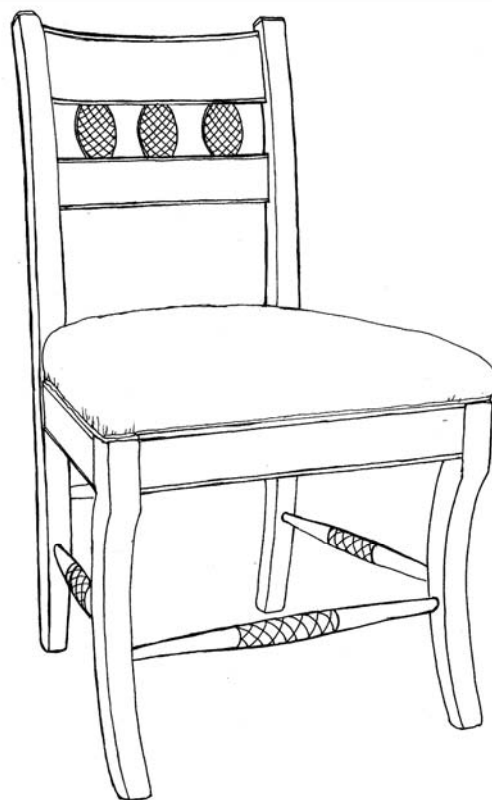

 **FARMHOUSE**
COLLECTION

STYLE # 2601-UP
ALTURAS UPHOLSTERED SIDE CHAIR

 **FARMHOUSE**
COLLECTION

ALTURAS UPHOLSTERED SIDE CHAIR
Style #2601-UP

Upholstered seat, seat height 20 1/2"
Bronzed Crosshatch detail on stretcher

OPTIONS:

Size: 20"w x 19 1/2"d x 36 3/4"h

Finial: with or without bronzed pinecones

Distress: light, standard or heavy

Finish: gesso, paint or stain

Finish color: any one standard color – combination of finishes call for quote

Upholstery: wrapped seat - 1 yard *COM

Banding: yes/no – if yes, specify any standard paint color

*COM 54" plain