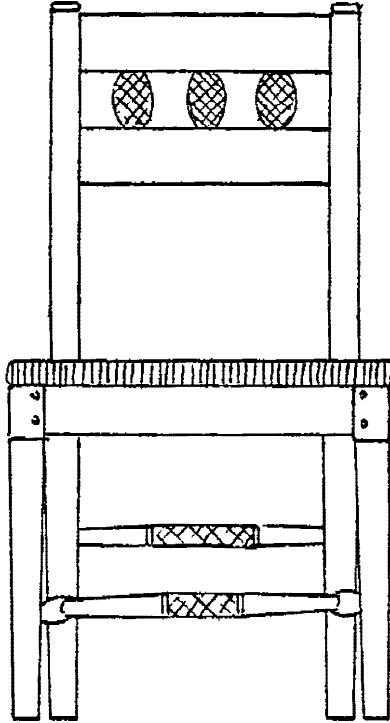

 FARMHOUSE
COLLECTION

STYLE # 2601
ALTURAS SIDE CHAIR

P.O. BOX 3089 • TWIN FALLS, IDAHO 83303-3089 • 208-736-8700 • FAX 208-736-8900
www.farmhousecollection.com
ALL DESIGNS COPYRIGHT • ALL RIGHTS RESERVED

 **FARMHOUSE**
COLLECTION

ALTURAS SIDE CHAIR
Style #2601

Drop in rush seat, seat height 19"
Bronzed Crosshatch detail on stretcher

OPTIONS:

Size: 20"w x 19 1/2"d x 36 3/4"h

Finial: with or without bronzed pinecones