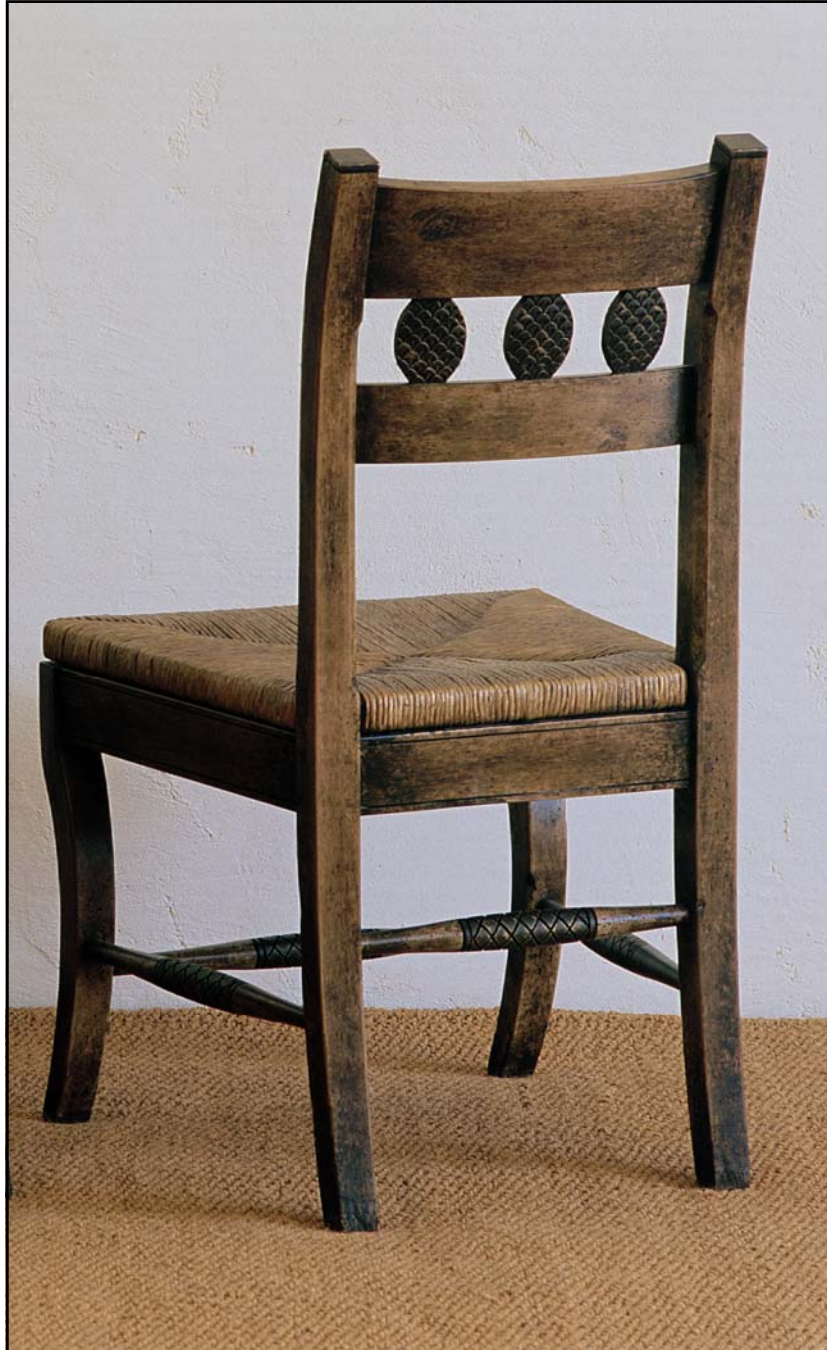

 FARMHOUSE
COLLECTION

STYLE # 2601
ALTURAS SIDE CHAIR

P.O. BOX 3089 • TWIN FALLS, IDAHO 83303-3089 • 208-736-8700 • FAX 208-736-8900
www.farmhousecollection.com
ALL DESIGNS COPYRIGHT • ALL RIGHTS RESERVED

 **FARMHOUSE**
COLLECTION

ALTURAS SIDE CHAIR
Style #2601

Drop in rush seat, seat height 19"
Bronzed Crosshatch detail on stretcher

OPTIONS:

Size: 20"w x 19 1/2"d x 36 3/4"h

Finial: with or without bronzed pinecones