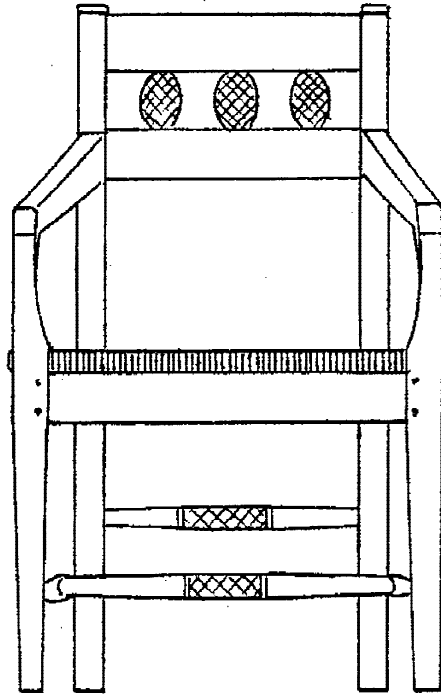

 FARMHOUSE
COLLECTION

STYLE # 2600
ALTURAS ARM CHAIR

P.O. BOX 3089 • TWIN FALLS, IDAHO 83303-3089 • 208-736-8700 • FAX 208-736-8900
www.farmhousecollection.com
ALL DESIGNS COPYRIGHT • ALL RIGHTS RESERVED

 **FARMHOUSE**
COLLECTION

ALTURAS ARM CHAIR
Style #2600

Drop in rush seat, arm height 26" h at front
28 1/2" at back, seat height 19"
Bronzed Crosshatch detail on stretcher

OPTIONS:

Size: 23" w x 20 1/2" d x 36 3/4" h