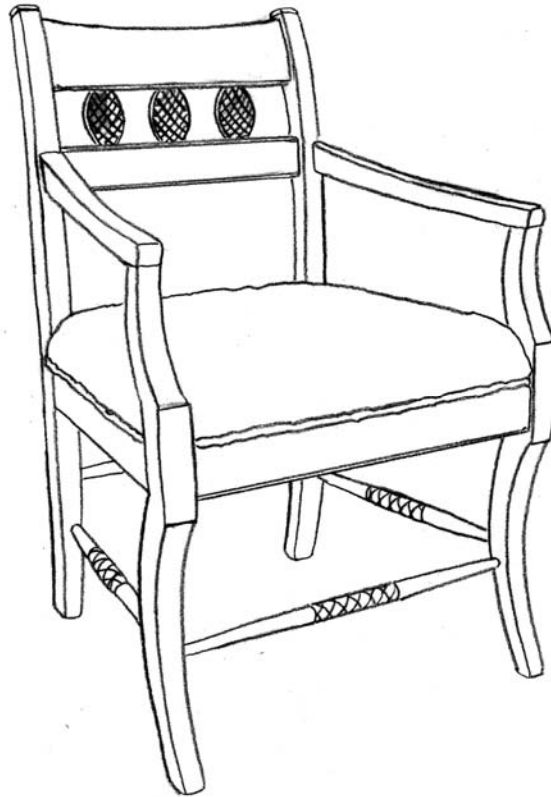

 FARMHOUSE
COLLECTION

STYLE # 2600-UP
ALTURAS UPHOLSTERED ARM CHAIR

P.O. BOX 3089 • TWIN FALLS, IDAHO 83303-3089 • 208-736-8700 • FAX 208-736-8900
www.farmhousecollection.com
ALL DESIGNS COPYRIGHT • ALL RIGHTS RESERVED

 **FARMHOUSE**
COLLECTION

ALTURAS UPHOLSTERED ARM CHAIR
Style #2600-UP

Upholstered seat, seat height 20 1/2"
Arm height 26"h at front
28 1/2" at back, seat height 21 1/2"
Bronzed Crosshatch detail on stretcher

OPTIONS:

Size: 23"w x 20 1/2"d x 36 3/4"h

Finial: with or without bronzed pinecones
Distress: light, standard or heavy
Finish: gesso, paint or stain
Finish color: any one standard color – combination of finishes call for quote
Upholstery: wrapped seat - 1 yard *COM
Banding: yes/no – if yes, specify any standard paint color