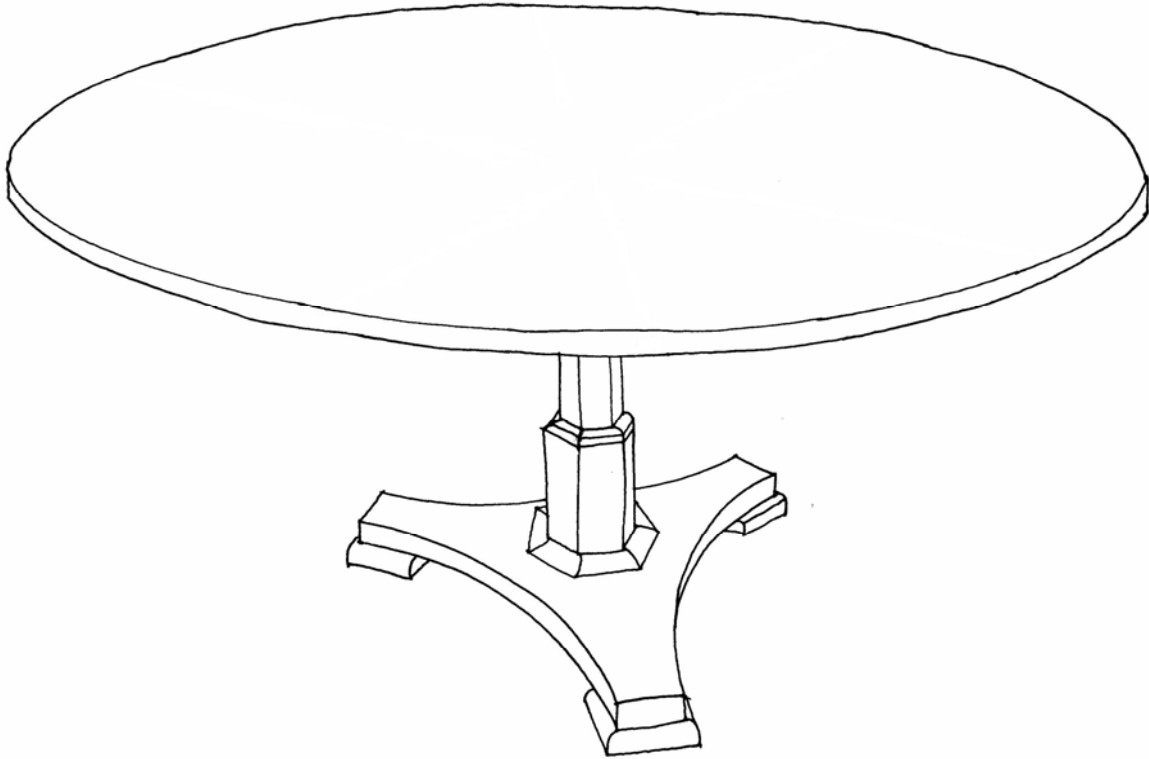

 **FARMHOUSE**
COLLECTION

CLAYTON ROUND DINING TABLE
Style #2568

1 1/2" thick plain top, straight edge

OPTIONS:

Size: 36" diameter x 29 1/2" or 31"h
42" diameter x 29 1/2" or 31"h
48" diameter x 29 1/2" or 31"h
54" diameter x 29 1/2" or 31"h
60" diameter x 29 1/2" or 31"h

Distress: light, standard or heavy

Finish: gesso, paint or stain

Finish color: any one standard color – combination of finishes call for quote

Banding: yes/no – if yes, specify any standard paint color

Hand signed: standard or personalized – If personalized, 35 character maximum