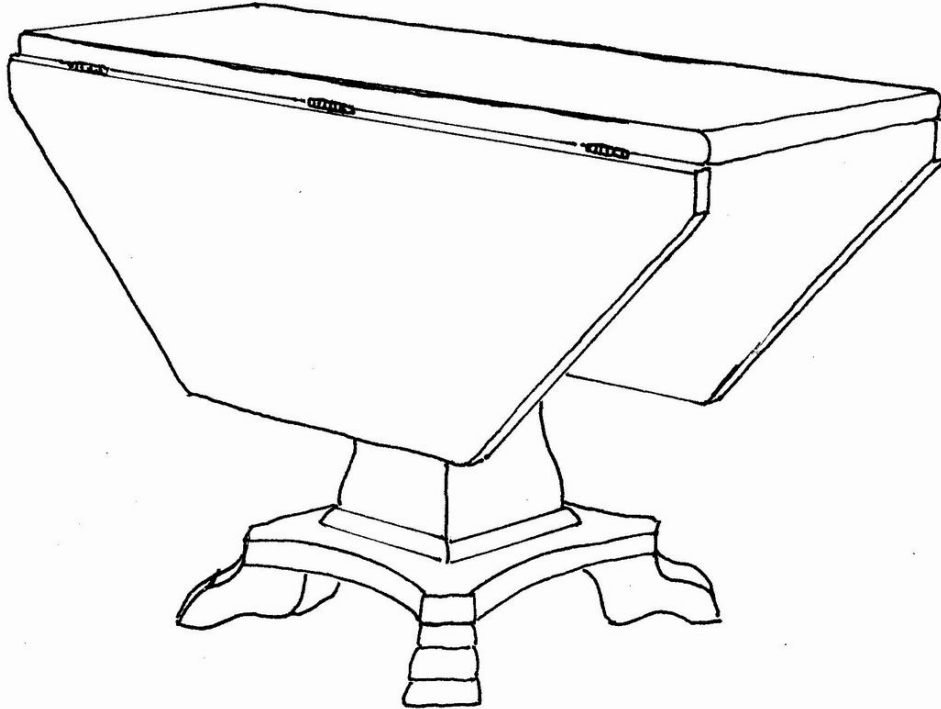

 **FARMHOUSE**  
COLLECTION

STYLE # 2565  
SELWAY OCTAGONAL DROP-LEAF TABLE

 **FARMHOUSE**  
COLLECTION

**SELWAY OCTAGONAL DROP-LEAF TABLE**  
Style #2565

1 1/4" thick plain top, straight edge, straight apron

OPTIONS:

Size: 54"w x 54"d x 29 1/2" or 31"h  
(20 1/2"w closed)

Distress: light, standard or heavy

Finish: gesso, paint or stain

Finish color: any one standard color – combination of finishes call for quote