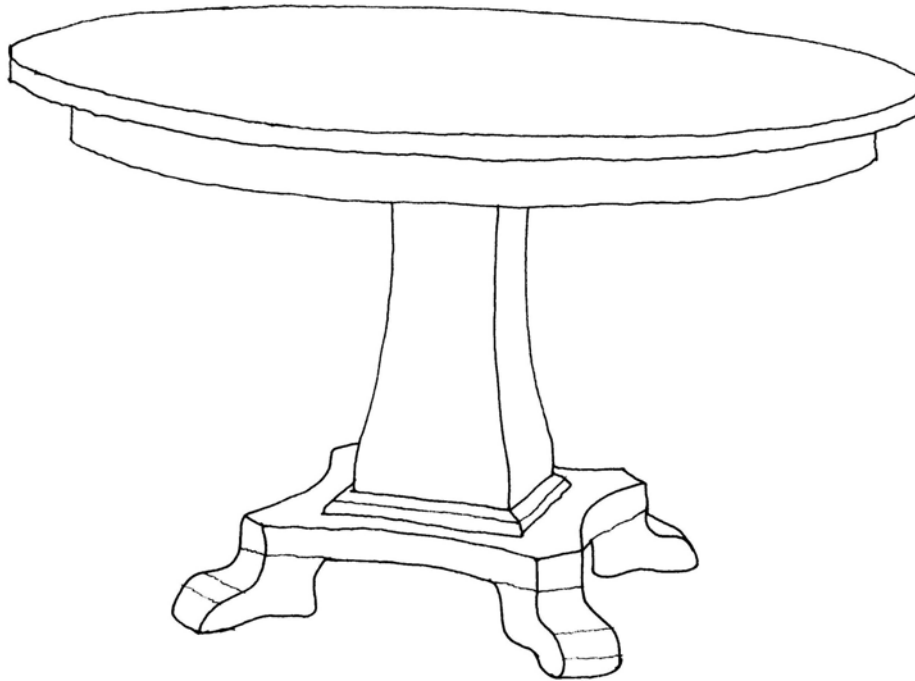

 FARMHOUSE
COLLECTION

STYLE # 2561
SELWAY ROUND PEDESTAL TABLE

 **FARMHOUSE**
COLLECTION

SELWAY ROUND PEDESTAL TABLE
Style #2561

1 1/4" thick plain top, straight edge, straight apron

OPTIONS:

Size: 36" diameter x 29 1/2" or 31"h
42" diameter x 29 1/2" or 31"h
48" diameter x 29 1/2" or 31"h
54" diameter x 29 1/2" or 31"h
60" diameter x 29 1/2" or 31"h

Distress: light, standard or heavy

Finish: gesso, paint or stain

Finish color: any one standard color – combination of finishes call for quote

Banding: yes/no – if yes, specify any standard paint color

Hand signed: standard or personalized – If personalized, 35 character maximum