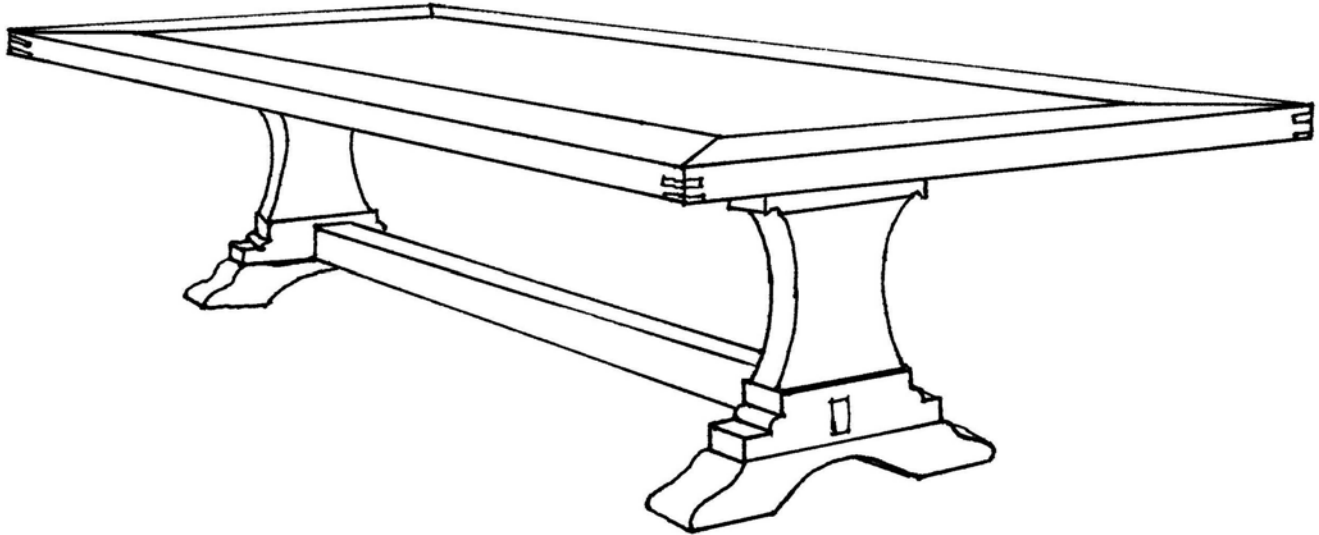

 **FARMHOUSE**
COLLECTION

STYLE # 2555
JOSEPH TRESTLE TABLE

 **FARMHOUSE**
COLLECTION

JOSEPH TRESTLE TABLE
Style #2555

2 ½" thick top, trestle leg and stretcher

OPTIONS:

Size: 72"w x 38"d x 29 ½"h
80"w x 42"d x 29 ½"h
90"w x 42"d x 29 ½"h
96"w x 42"d x 29 ½"h
108"w x 42"d x 29 ½"h
120"w x 48"d x 29 ½"h
132"w x 48"d x 29 ½"h
132"w x 56"d x 29 ½"h

Top: inlay plain or inlay plank
Distress: light, standard or heavy
Finish: gesso, paint or stain
Finish color: any one standard color – combination of finishes call for quote
Banding: yes/no – if yes, specify any standard paint color
Hand signed: standard or personalized – If personalized, 35 character maximum