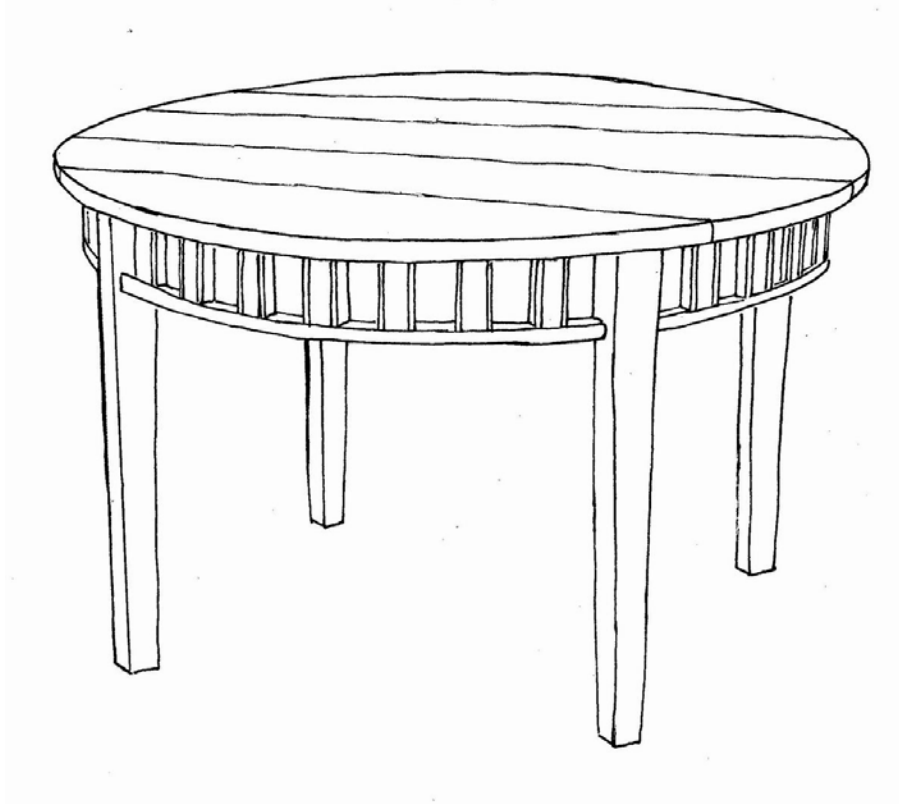

 FARMHOUSE
COLLECTION

STYLE # 2551
HELENA ROUND DINING TABLE

 **FARMHOUSE**
COLLECTION

HELENA ROUND DINING TABLE
Style #2551

1" thick top, open slatted apron with cross-brace
Tapered leg

OPTIONS:

Size: 42"diameter x 29 1/2" or 31"h
48"diameter x 29 1/2" or 31"h
60"diameter x 29 1/2" or 31"h
66"diameter x 29 1/2" or 31"h
72"diameter x 29 1/2" or 31"h

Top: plain or plank
Edge: straight or ogee
Distress: light, standard or heavy
Finish: gesso, paint or stain
Finish color: any one standard color – combination of finishes call for quote
Banding: yes/no – if yes, specify any standard paint color
Hand signed: standard or personalized – If personalized, 35 character maximum