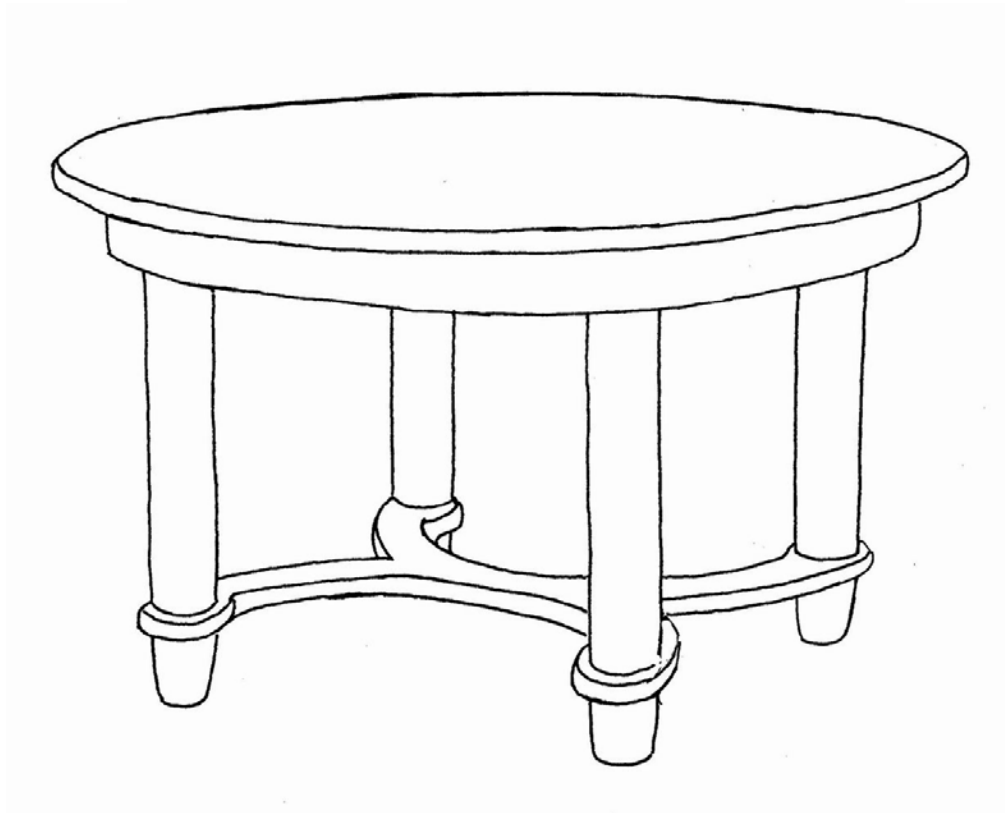

 FARMHOUSE
COLLECTION

STYLE # 2550
ROUND ASHLEY TABLE

 **FARMHOUSE**
COLLECTION

ROUND ASHLEY TABLE
Style #2550

1 1/4" thick top, "U" stretcher

OPTIONS:

Size: 42"diameter x 30"h
48"diameter x 30"h
54"diameter x 30"h
60"diameter x 30"h
66"diameter x 30"h
72"diameter x 30"h

Top: plain or plank
Edge: straight or ogee
Apron: straight or beaded
Distress: light, standard or heavy
Finish: gesso, paint or stain
Finish color: any one standard color – combination of finishes call for quote
Banding: yes/no – if yes, specify any standard paint color
Hand signed: standard or personalized – If personalized, 35 character maximum