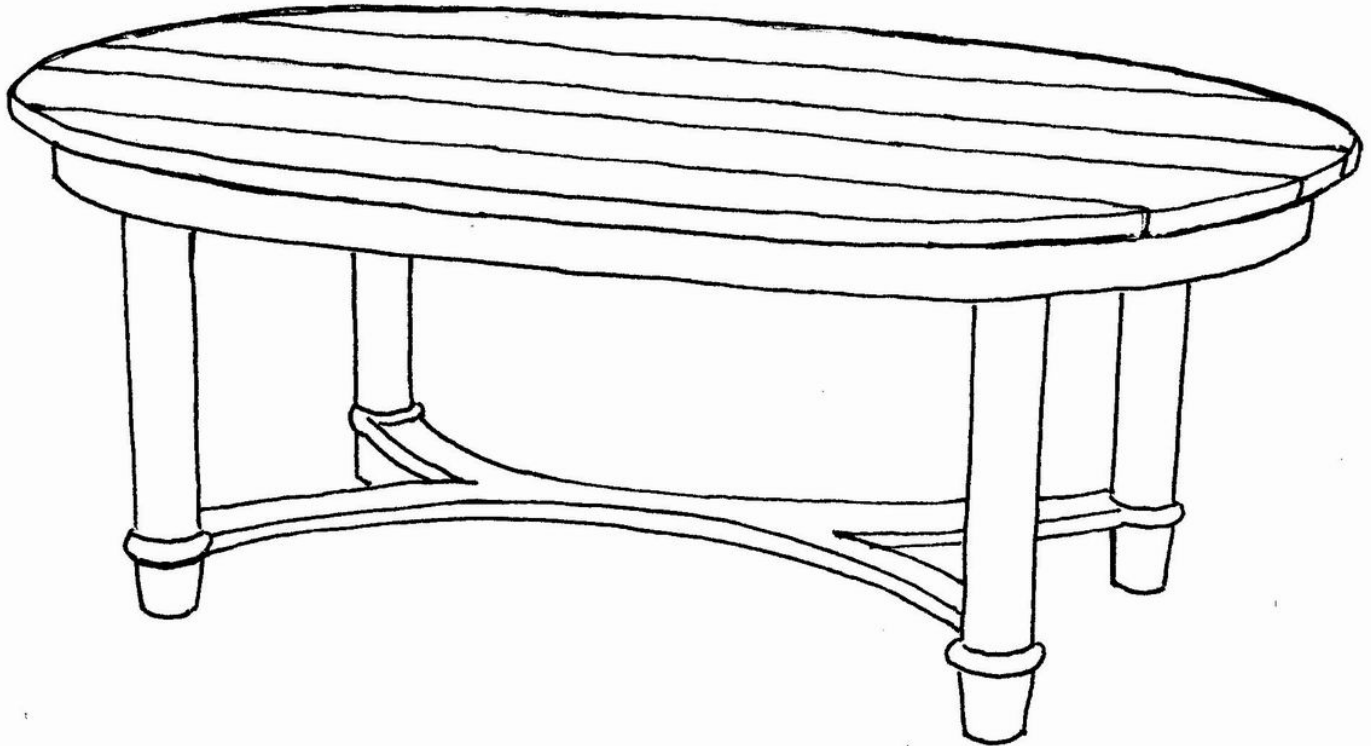

 FARMHOUSE
COLLECTION

STYLE # 2536
OVAL ASHLEY TABLE

 **FARMHOUSE**
COLLECTION

OVAL ASHLEY TABLE
Style #2536

1 1/4" thick top, curved "Y" stretcher

OPTIONS:

Size: 80"w x 42"d x 30"h
80"w x 44"d x 30"h
86"w x 44"d x 30"h
96"w x 44"d x 30"h

Top: plain or plank
Edge: straight or ogee
Apron: straight or beaded
Distress: light, standard or heavy
Finish: gesso, paint or stain
Finish color: any one standard color – combination of finishes call for quote
Banding: yes/no – if yes, specify any standard paint color
Hand signed: standard or personalized – If personalized, 35 character maximum