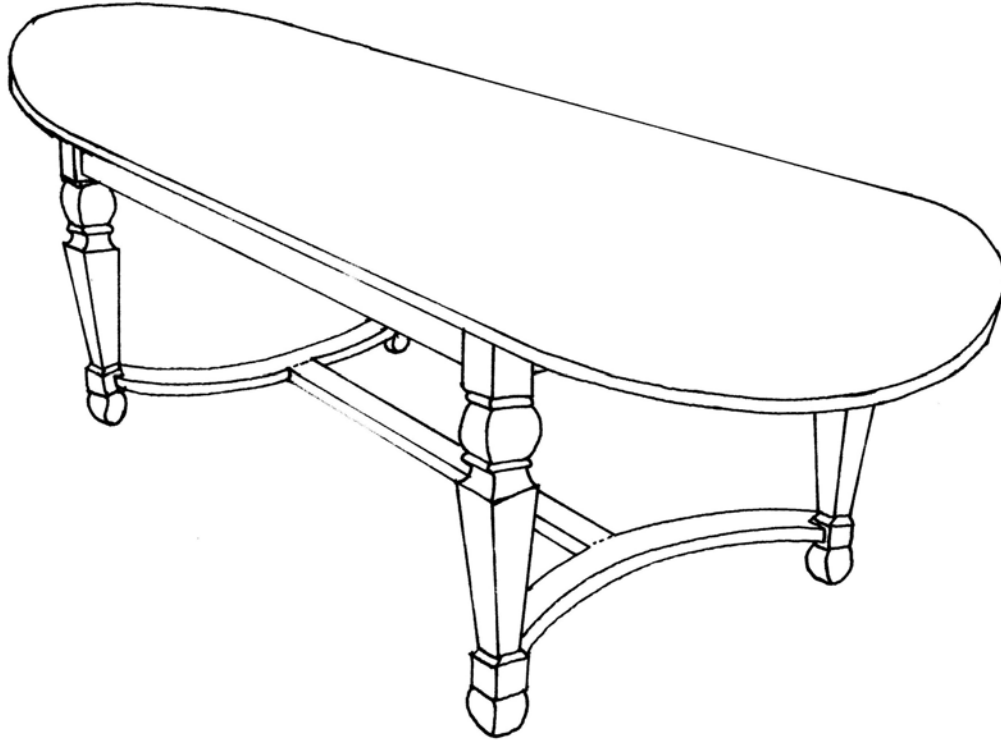

 **FARMHOUSE**
COLLECTION

CARRARA OVAL DINING TABLE
Style #2522

1 1/4" thick elliptical top
Carrara leg, curved single slat stretcher

OPTIONS:

Size: 72"w x 42"d x 30"h
76"w x 54"d x 30"h
80"w x 42"d x 30"h
80"w x 54"d x 30"h

Top: plain or plank
Distress: light, standard or heavy
Finish: gesso, paint or stain
Finish color: any one standard color – combination of finishes call for quote
Banding: yes/no – if yes, specify any standard paint color
Hand signed: standard or personalized – If personalized, 35 character maximum