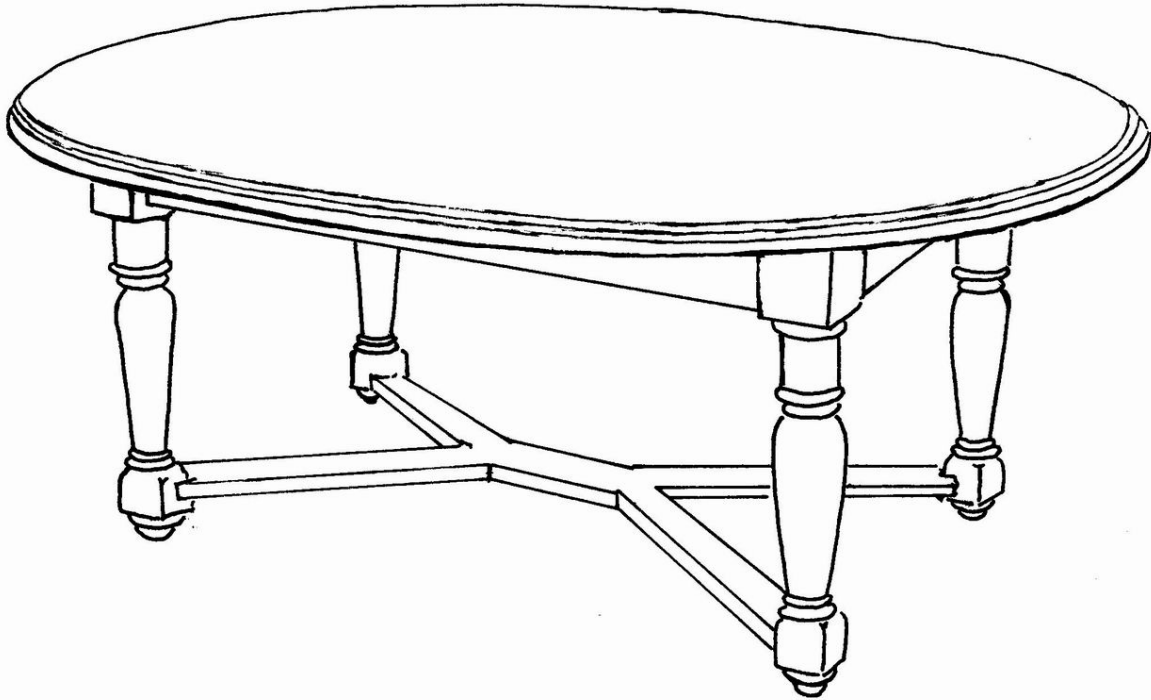

 **FARMHOUSE**  
COLLECTION

STYLE # 2520  
OVAL DINING TABLE I

 **FARMHOUSE**  
COLLECTION

**OVAL DINING TABLE I**  
**Style #2520**

1 1/2" thick top, turned leg

OPTIONS:

Size: 76"w x 42"d x 29 1/2" or 31"h  
76"w x 54"d x 29 1/2" or 31"h  
80"w x 42"d x 29 1/2" or 31"h  
80"w x 54"d x 29 1/2" or 31"h

Top: plain or plank  
Edge: straight or ogee  
Apron: straight or beaded  
Stretcher: "H", Box, "U" or "Y"  
Distress: light, standard or heavy  
Finish: gesso, paint or stain  
Finish color: any one standard color – combination of finishes call for quote  
Banding: yes/no – if yes, specify any standard paint color  
Hand signed: standard or personalized – If personalized, 35 character maximum