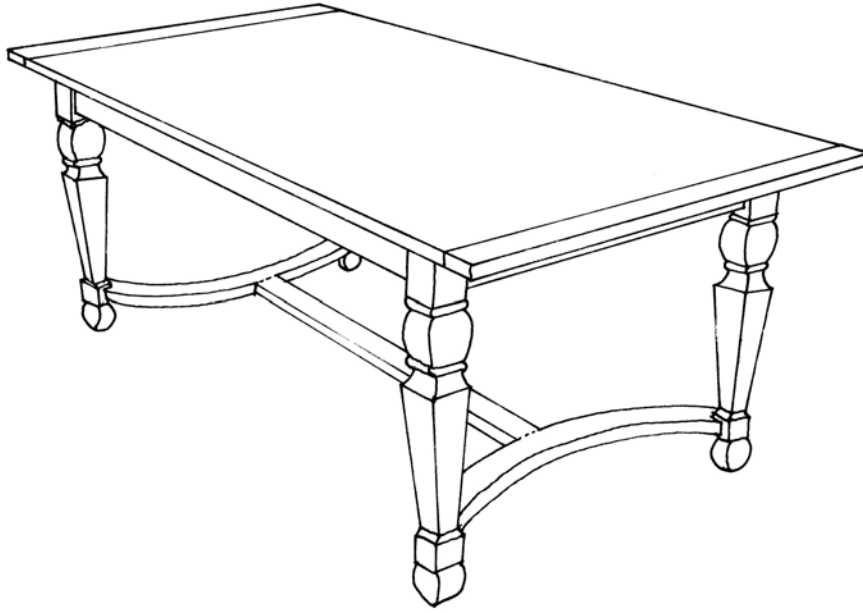

 **FARMHOUSE**
COLLECTION

CARRARA RECTANGULAR DINING TABLE
Style #2503

1 ¼" thick top
Carrara leg, curved single slat stretcher

OPTIONS:

Size: 72"w x 38"d x 30"h
80"w x 38"d x 30"h
80"w x 42"d x 30"h
84"w x 38"d x 30"h
90"w x 42"d x 30"h
96"w x 42"d x 30"h
108"w x 42"d x 30"h

Top: plain or plank
Distress: light, standard or heavy
Finish: gesso, paint or stain
Finish color: any one standard color – combination of finishes call for quote
Banding: yes/no – if yes, specify any standard paint color
Hand signed: standard or personalized – If personalized 35 character maximum