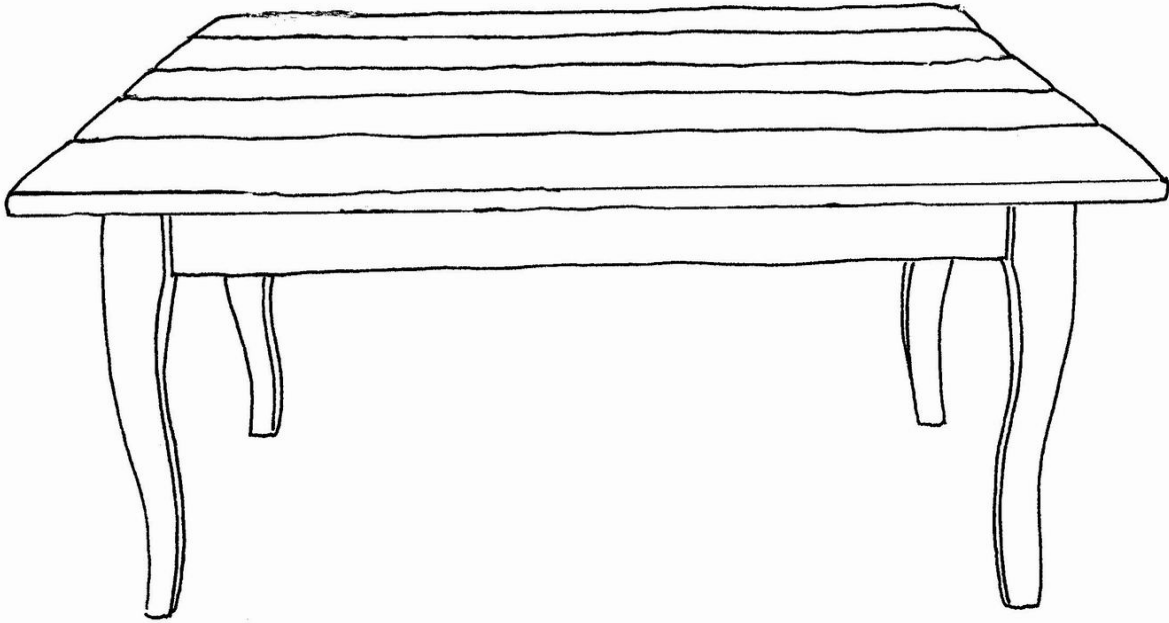

 **FARMHOUSE**
COLLECTION

STYLE # 2502
RECTANGULAR DINING TABLE III

 **FARMHOUSE**
COLLECTION

RECTANGULAR DINING TABLE III
Style #2502

1 1/2" thick top, straight edge, cabriole leg

OPTIONS:

Size: 72"w x 38"d x 29 1/2" or 31"h
80"w x 38"d x 29 1/2" or 31"h
80"w x 42"d x 29 1/2" or 31"h
84"w x 38"d x 29 1/2" or 31"h
84"w x 42"d x 29 1/2" or 31"h
90"w x 42"d x 29 1/2" or 31"h
96"w x 42"d x 29 1/2" or 31"h

Top: plain or plank
Ends: with or without breadboard ends
Apron: straight or curved
Leg: turned leg w/ring or tapered
Distress: light, standard or heavy
Finish: gesso, paint or stain
Finish color: any one standard color – combination of finishes call for quote
Banding: yes/no – if yes, specify any standard paint color
Hand signed: standard or personalized – If personalized, 35 character maximum