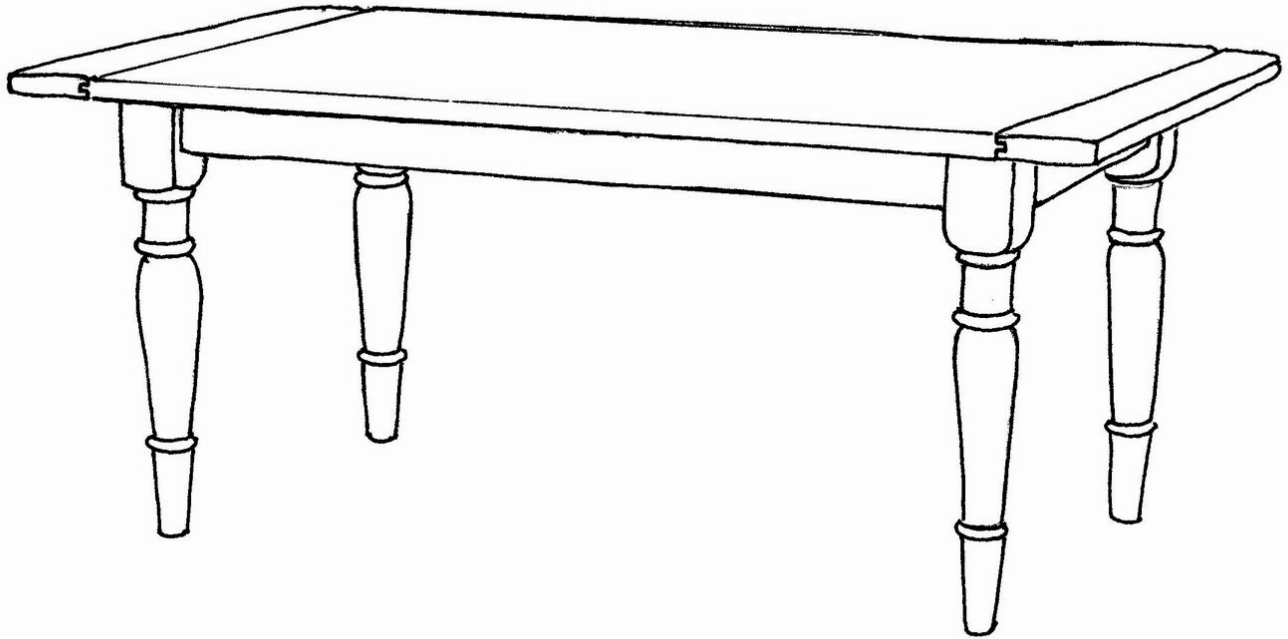

 **FARMHOUSE**
COLLECTION

STYLE # 2501
RECTANGULAR DINING TABLE II

 **FARMHOUSE**
COLLECTION

RECTANGULAR DINING TABLE II
Style #2501

1 1/2" thick top, straight edge

OPTIONS:

Size: 72"w x 38"d x 29 1/2" or 31"h
80"w x 38"d x 29 1/2" or 31"h
80"w x 42"d x 29 1/2" or 31"h
84"w x 38"d x 29 1/2" or 31"h
84"w x 42"d x 29 1/2" or 31"h
90"w x 42"d x 29 1/2" or 31"h
96"w x 42"d x 29 1/2" or 31"h

Top: plain or plank
Ends: with or without breadboard ends
Apron: straight or beaded
Leg: turned leg w/ring or tapered
Distress: light, standard or heavy
Finish: gesso, paint or stain
Finish color: any one standard color - combination of finishes call for quote
Banding: yes/no - if yes, specify any standard paint color
Hand signed: standard or personalized - If personalized, 35 character maximum