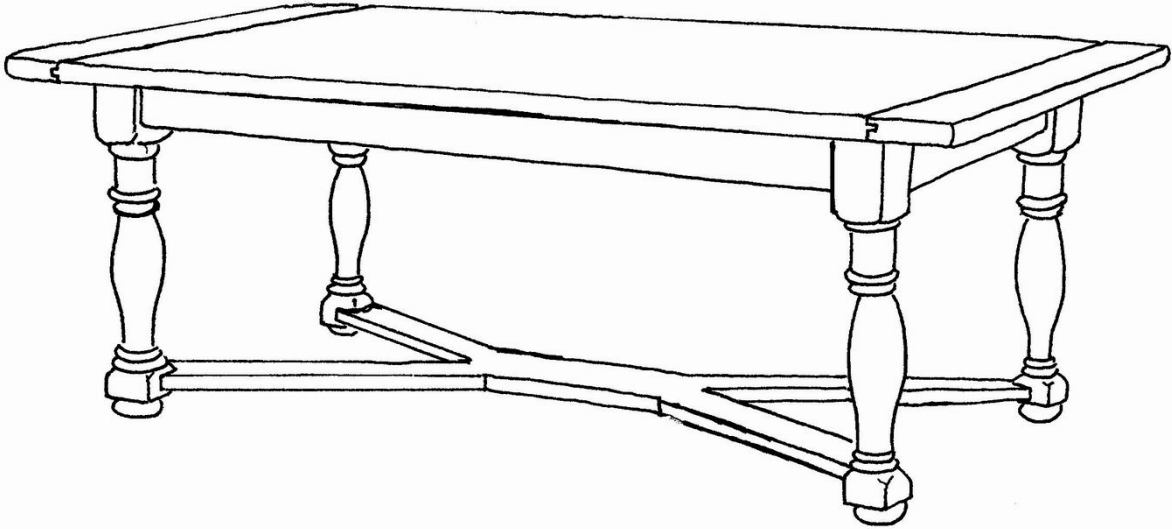

 **FARMHOUSE**  
COLLECTION

STYLE # 2500  
RECTANGULAR DINING TABLE I

P.O. BOX 3089 • TWIN FALLS, IDAHO 83303-3089 • 208-736-8700 • FAX 208-736-8900  
[www.farmhousecollection.com](http://www.farmhousecollection.com)  
ALL DESIGNS COPYRIGHT • ALL RIGHTS RESERVED

 **FARMHOUSE**  
COLLECTION

**RECTANGULAR DINING TABLE I**  
**Style #2500**

1 1/2" thick top, straight edge, turned leg

OPTIONS:

Size:	72"w x 38"d x 29 1/2"h or 31"h 80"w x 38"d x 29 1/2"h or 31"h 80"w x 42"d x 29 1/2"h or 31"h 84"w x 38"d x 29 1/2"h or 31"h 84"w x 42"d x 29 1/2"h or 31"h 90"w x 42"d x 29 1/2"h or 31"h 96"w x 42"d x 29 1/2"h or 31"h
Top:	plain or plank
Ends:	with or without breadboard ends
Apron:	straight or beaded
Stretcher:	"H", Box, "U" or "Y"
Distress:	light, standard or heavy
Finish:	gesso, paint or stain
Finish color:	any one standard color - combination of finishes call for quote
Banding:	yes/no - if yes, specify any standard paint color
Hand signed:	standard or personalized - If personalized, 35 character maximum