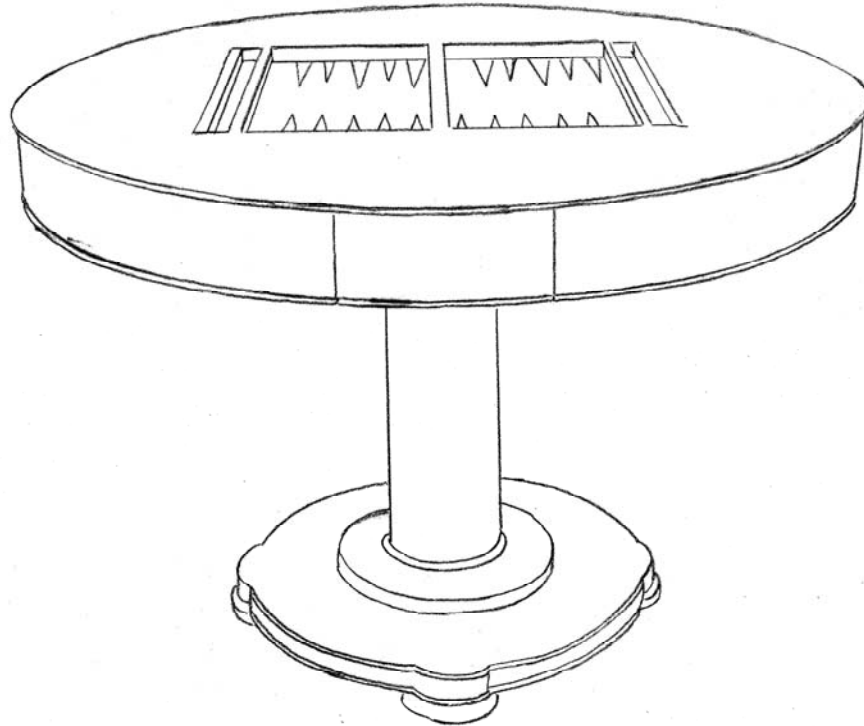

 **FARMHOUSE**
COLLECTION

STYLE # 2325
VIENNA ROUND GAMEBOARD TABLE

 **FARMHOUSE**
COLLECTION

VIENNA ROUND GAMEBOARD TABLE
Style #2325

Plain top with reversible inset corked backgammon gameboard.
Four drawers in curved beaded apron

OPTIONS:

Sizes: 36" diameter x 30"h
42" diameter x 30"h

Distress: light, standard or heavy
Finish: gesso, paint or stain
Finish color: any one standard color - combination of finishes call for quote
Banding: yes/no - if yes, specify any standard paint color
Motif: Side One - painted backgammon motif - please specify two paint colors
Side Two - finished to match table top
Hand signed: standard or personalized - If personalized, 35 character maximum