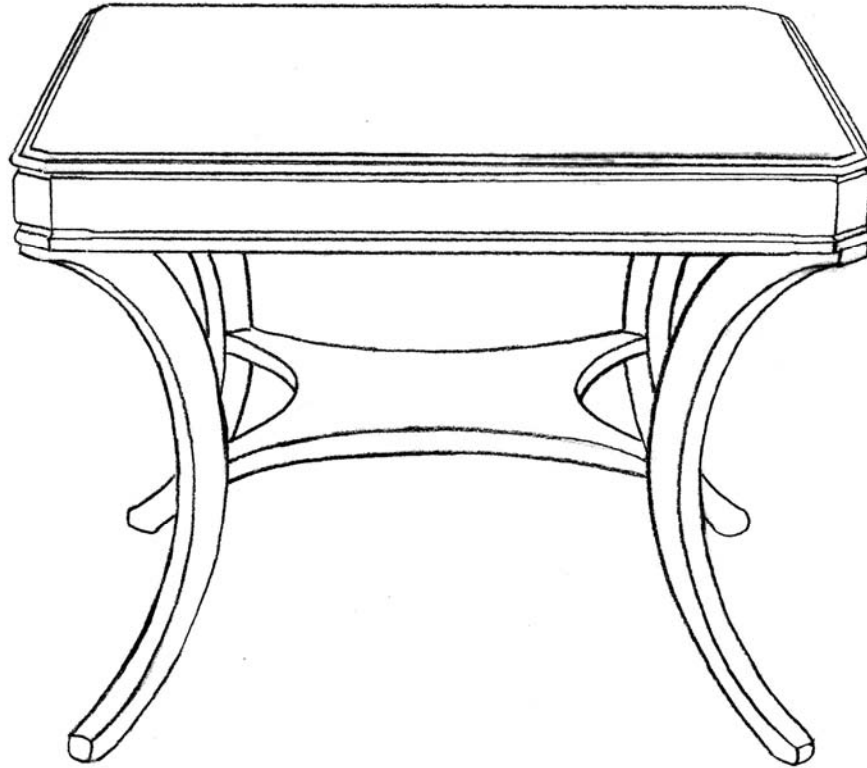

 **FARMHOUSE**
COLLECTION

STYLE # 2323
GENESEE C-LEG GAME TABLE

 **FARMHOUSE**
COLLECTION

GENESEE C-LEG GAME TABLE
Style #2323

Plain top with clipped corners & routed edge detail

OPTIONS:

Sizes: 36" w x 36" d x 30" h
39" w x 39" d x 30" h