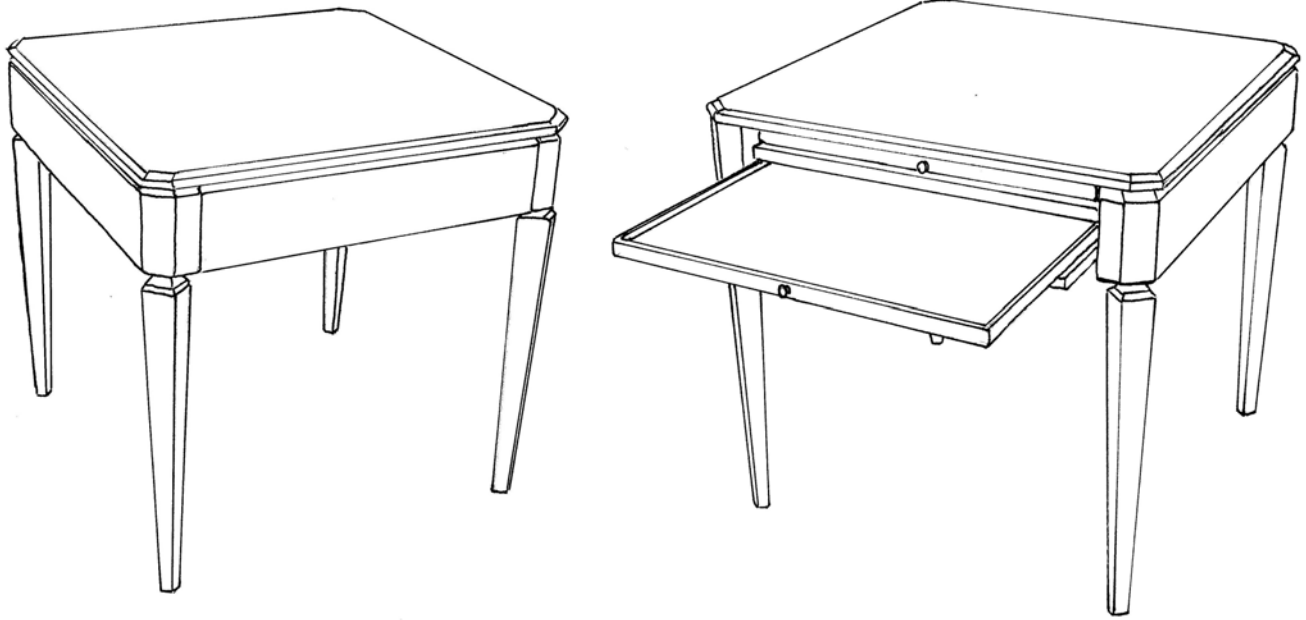

 **FARMHOUSE**
COLLECTION

STYLE # 2320
GENESEE PUZZLE TABLE

 **FARMHOUSE**
COLLECTION

GENESEE PUZZLE TABLE
Style #2320

Plain top with clipped corners & routed edge detail
Two pull through cork lined trays behind drop-down aprons on front and back sides
Steel knobs on tray ends

OPTIONS:

Sizes: 30 1/2"w x 33 1/2"d x 30"h
34"w x 34"d x 30"h

Distress: light, standard or heavy

Finish: gesso, paint or stain

Finish color: any one standard color – combination of finishes call for quote