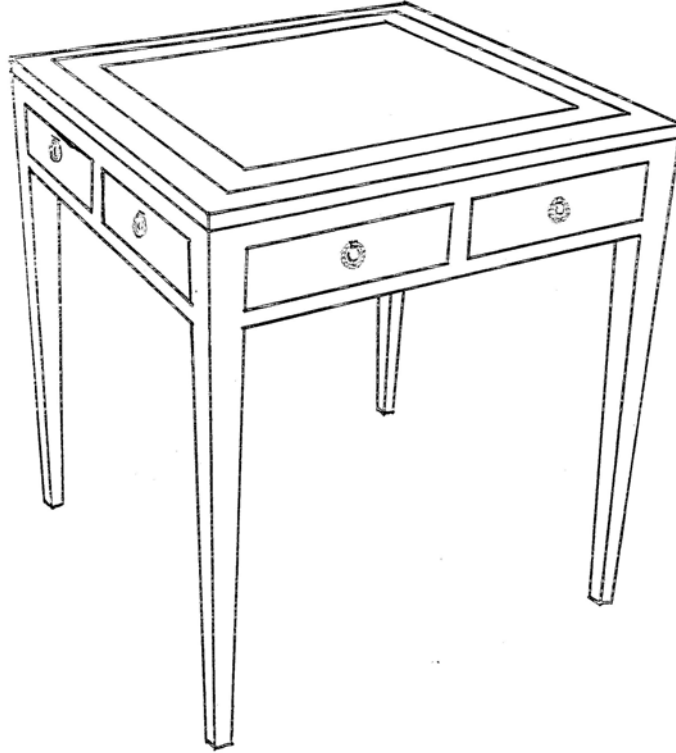

 **FARMHOUSE**
COLLECTION

STYLE # 2315
BERKLEY GAME TABLE

P.O. BOX 3089 • TWIN FALLS, IDAHO 83303-3089 • 208-736-8700 • FAX 208-736-8900
www.farmhousecollection.com
ALL DESIGNS COPYRIGHT • ALL RIGHTS RESERVED

 **FARMHOUSE**
COLLECTION

BERKLEY GAME TABLE
Style #2315

Plain top with routed detail
One faux drawer and one operable drawer per side
Laurel Wreath drop rings

OPTIONS:

Size: 27 1/2"w x 27 1/2"d x 30"h
36"w x 36"d x 30"h