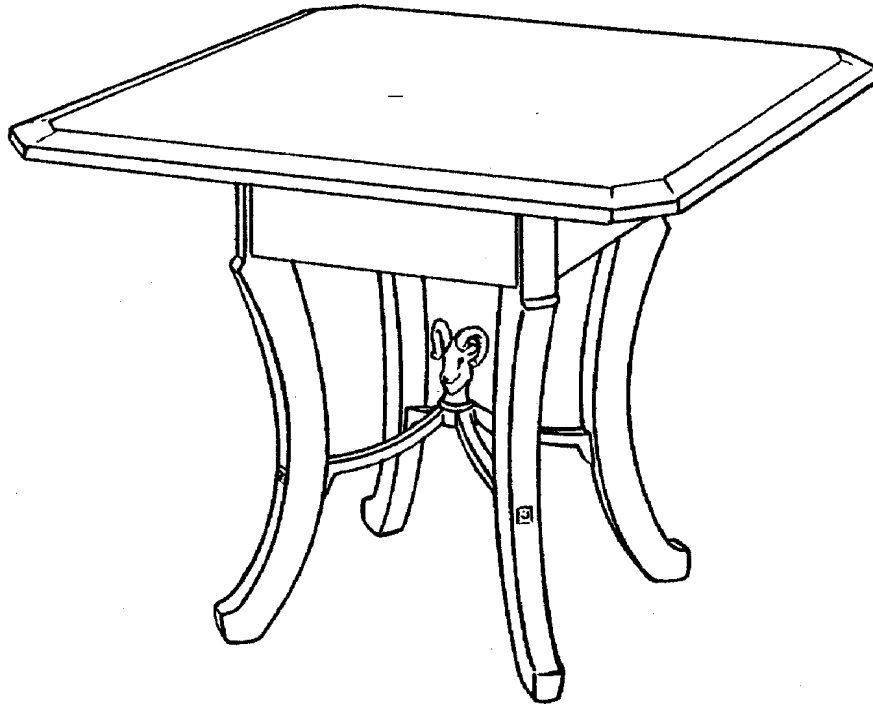

 **FARMHOUSE**
COLLECTION

STYLE # 2304
ALTURAS SQUARE GAME TABLE

 **FARMHOUSE**
COLLECTION

ALTURAS SQUARE GAME TABLE
Style #2304

Plain top with beveled edge
Bronze stretcher

OPTIONS:

Size: 39"w x 39"d x 28 1/2"h
Finial: ram's head or pinecone
Distress: light, standard or heavy
Finish: gesso, paint or stain
Finish color: any one standard color – combination of finishes call for quote
Banding: yes/no – if yes, specify any standard paint color
Hand signed: standard or personalized – If personalized, 35 character maximum