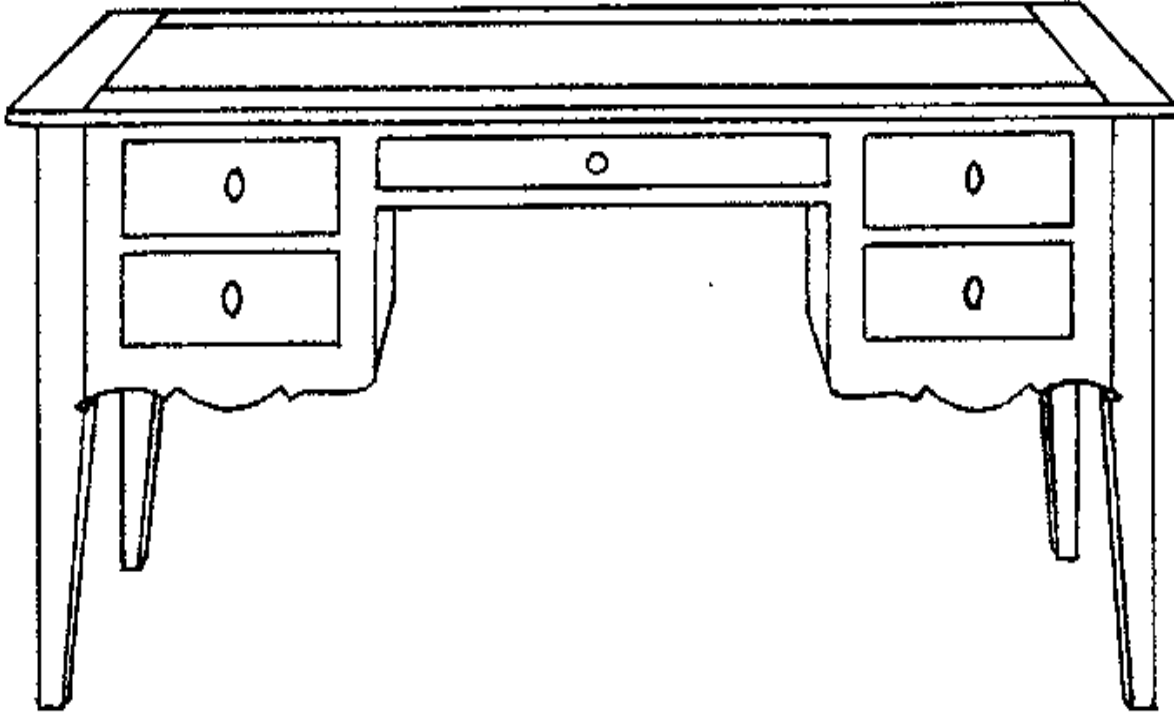

 **FARMHOUSE**
COLLECTION

STYLE # 2207
PINNACLE FIVE DRAWER DESK

 **FARMHOUSE**
COLLECTION

PINNACLE FIVE DRAWER DESK
Style #2207

Plain top with routed detail to match breadboard ends
One pencil and four box drawers, Pinnacle tapered leg

OPTIONS:

Size: 60"w x 30"d x 29" or 31"h
72"w x 30"d x 29" or 31"h

Hardware: Alturas bronze oval knobs or wood knobs

Distress: light, standard or heavy

Finish: gesso, paint or stain

Finish color: any one standard color – combination of finishes call for quote