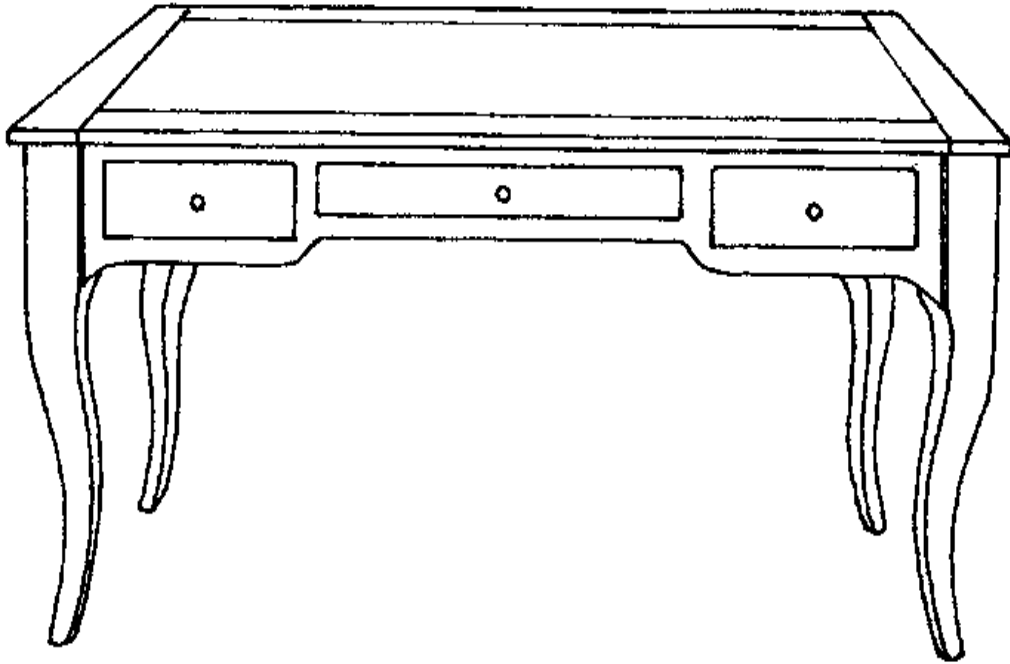

 **FARMHOUSE**  
COLLECTION

STYLE # 2201  
LAFAYETTE THREE DRAWER DESK

 **FARMHOUSE**  
COLLECTION

**LAFAYETTE THREE DRAWER DESK**  
**Style #2201**

Plain top with routed detail to match breadboard ends  
One pencil and two box drawers, Lafayette cabriole leg  
Wood knobs

OPTIONS:

Size: 60"w x 30"d x 29" or 31"h  
72"w x 30"d x 29" or 31"h

Distress: light, standard or heavy

Finish: gesso, paint or stain

Finish color: any one standard color – combination of finishes call for quote