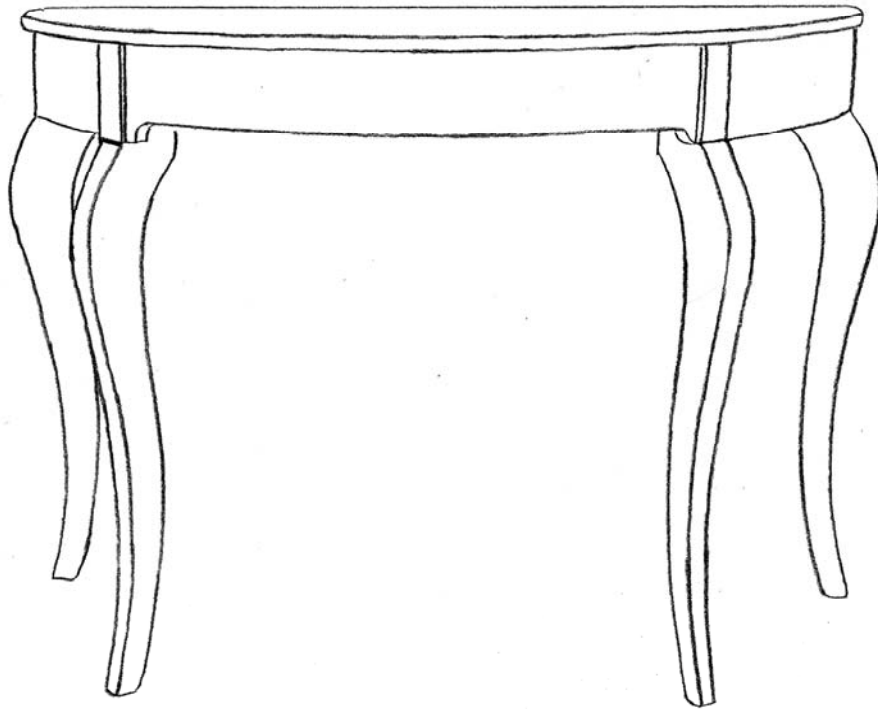

 **FARMHOUSE**  
COLLECTION

STYLE # 2129-LE  
MARIELLE LÉGÈRE DRESSING TABLE

 **FARMHOUSE**  
COLLECTION

**MARIELLE LÉGÈRE DRESSING TABLE**  
**Style #2129-LE**

Plain top, one center drawer and Marielle leg.

OPTIONS:

Size: 40"w x 20"d x 29"h

Distress: light, standard or heavy

Finish: gesso, paint or stain

Finish color: any one standard color – combination of finishes call for quote

Banding: yes/no – if yes, specify any standard paint color