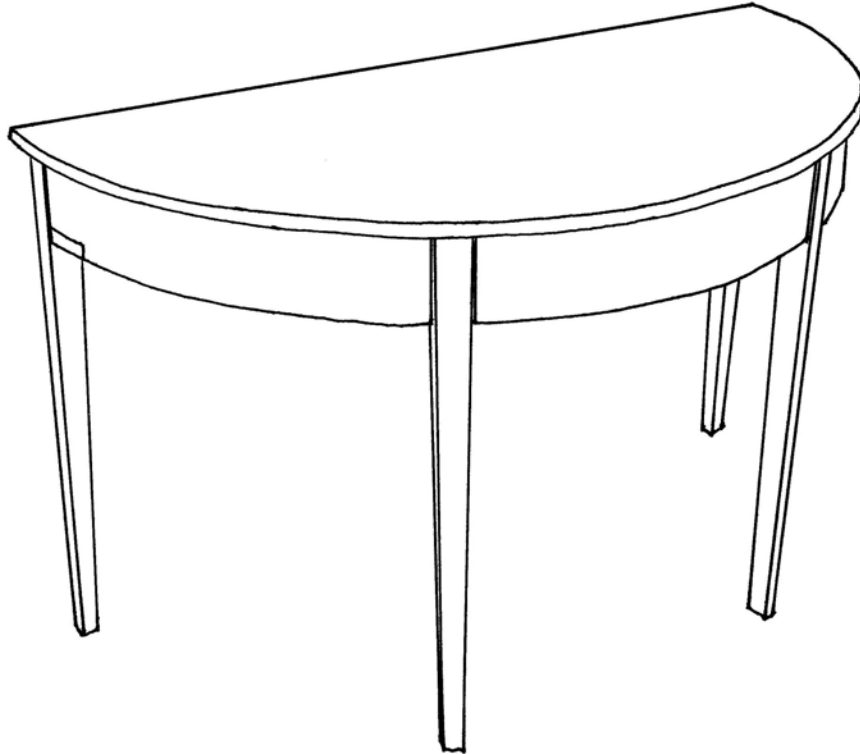

 **FARMHOUSE**  
COLLECTION

STYLE # 2127  
BRIARCLIFF DEMI-LUNE TABLE

 **FARMHOUSE**  
COLLECTION

**BRIARCLIFF DEMI-LUNE TABLE**  
Style #2127

3/4" thick plain top, tapered leg

OPTIONS:

Size: 41"w x 20"d x 29"h  
47 1/2"w x 23 1/2"d x 29"h

Distress: light, standard or heavy

Finish: gesso, paint or stain

Finish color: any one standard color – combination of finishes call for quote

Banding: yes/no – if yes, specify any standard paint color

Hand signed: standard or personalized – If personalized, 35 character maximum