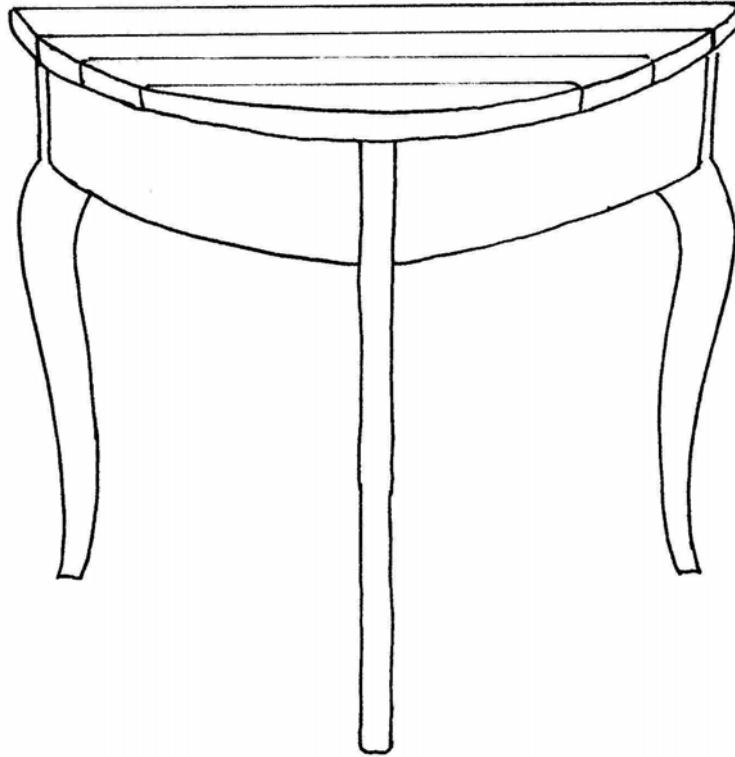

 FARMHOUSE  
COLLECTION

STYLE # 2126  
MARIELLE DEMI-LUNE TABLE

 **FARMHOUSE**  
COLLECTION

**MARIELLE DEMI-LUNE TABLE**  
Style #2126

Straight edge, straight apron, Marielle leg

OPTIONS:

Size: 41"w x 20"d x 29 1/2"h

Top: plain or plank

Distress: light, standard or heavy

Finish: gesso, paint or stain

Finish color: any one standard color – combination of finishes call for quote

Banding: yes/no – if yes, specify any standard paint color