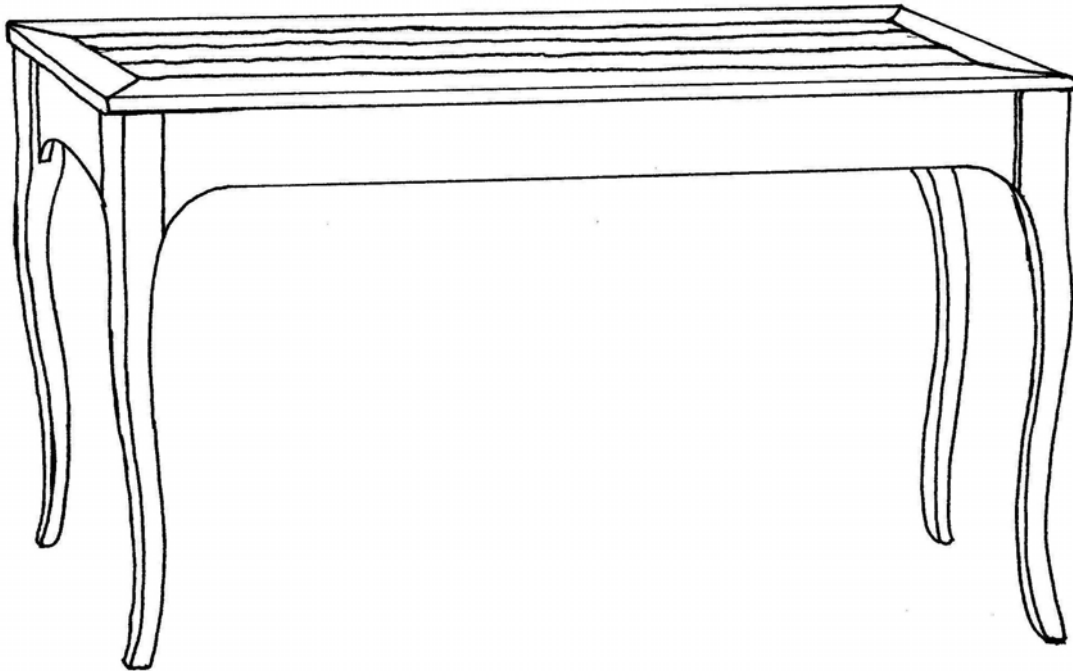

 **FARMHOUSE**
COLLECTION

STYLE # 2125
GALENA CONSOLE TABLE

 **FARMHOUSE**
COLLECTION

GALENA CONSOLE TABLE
Style #2125

Straight edge, Galena curved apron
Galena cabriole leg

OPTIONS:

Size: 48"w x 18"d x 29" or 32"h
60"w x 18"d x 29" or 32"h
72"w x 18"d x 29" or 32"h

Top: inlay plain or inlay plank
Distress: light, standard or heavy
Finish: gesso, paint or stain
Finish color: any one standard color – combination of finishes call for quote
Banding: yes/no – if yes, specify any standard paint color
Hand signed: standard or personalized – If personalized, 35 character maximum