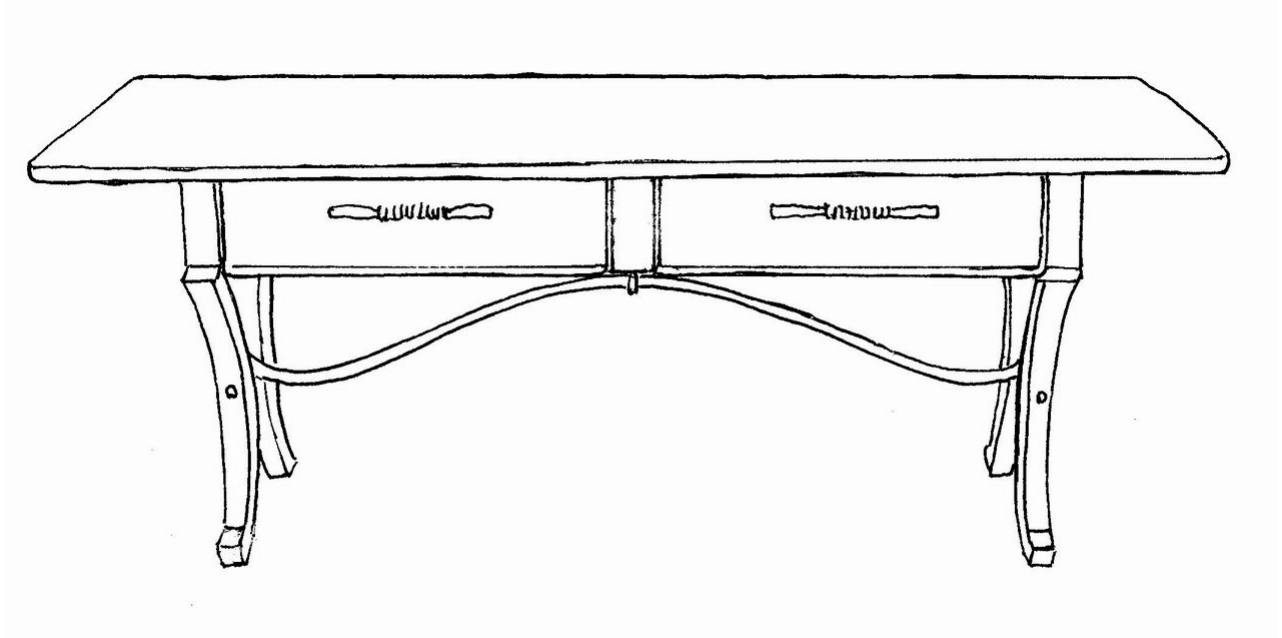

 **FARMHOUSE**
COLLECTION

STYLE # 2121
ALTURAS II CONSOLE TABLE

P.O. BOX 3089 • TWIN FALLS, IDAHO 83303-3089 • 208-736-8700 • FAX 208-736-8900

www.farmhousecollection.com
ALL DESIGNS COPYRIGHT • ALL RIGHTS RESERVED

 **FARMHOUSE**
COLLECTION

ALTURAS II CONSOLE TABLE
Style #2121

Plain top, straight edge, antique bronze stretcher
Alturas bronze pulls

OPTIONS:

Size: 71"w x 20"d x 29"h

Drawer: one large divided drawer or two drawers