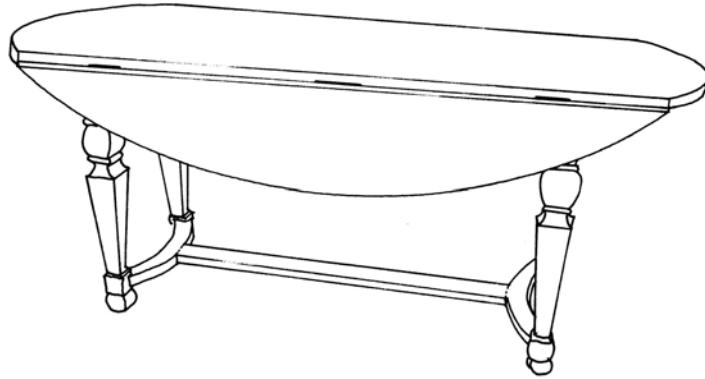

 FARMHOUSE
COLLECTION

STYLE # 2110
CARRARA OVAL DROP-LEAF CONSOLE TABLE

P.O. BOX 3089 • TWIN FALLS, IDAHO 83303-3089 • 208-736-8700 • FAX 208-736-8900
www.farmhousecollection.com
ALL DESIGNS COPYRIGHT • ALL RIGHTS RESERVED

 **FARMHOUSE**
COLLECTION

CARRARA OVAL DROP-LEAF CONSOLE TABLE
Style #2110

1 ¼" thick elliptical oval top
Carrara leg, curved single slat stretcher

OPTIONS:

Size: 60"w x 42"d x 30"h
(22 ½" closed)

72"w x 42"d x 30"h
(22 ½" closed)