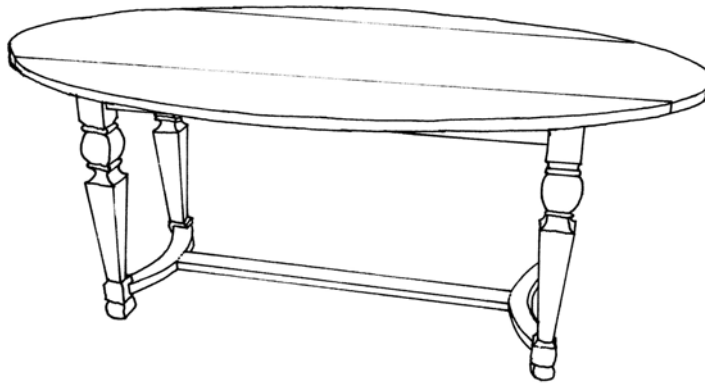

 FARMHOUSE
COLLECTION

STYLE # 2110
CARRARA OVAL DROP-LEAF CONSOLE TABLE

P.O. BOX 3089 • TWIN FALLS, IDAHO 83303-3089 • 208-736-8700 • FAX 208-736-8900
www.farmhousecollection.com
ALL DESIGNS COPYRIGHT • ALL RIGHTS RESERVED

 **FARMHOUSE**
COLLECTION

CARRARA OVAL DROP-LEAF CONSOLE TABLE
Style #2110

1 ¼" thick elliptical oval top
Carrara leg, curved single slat stretcher

OPTIONS:

Size: 60"w x 42"d x 30"h
(22 ½" closed)

72"w x 42"d x 30"h
(22 ½" closed)