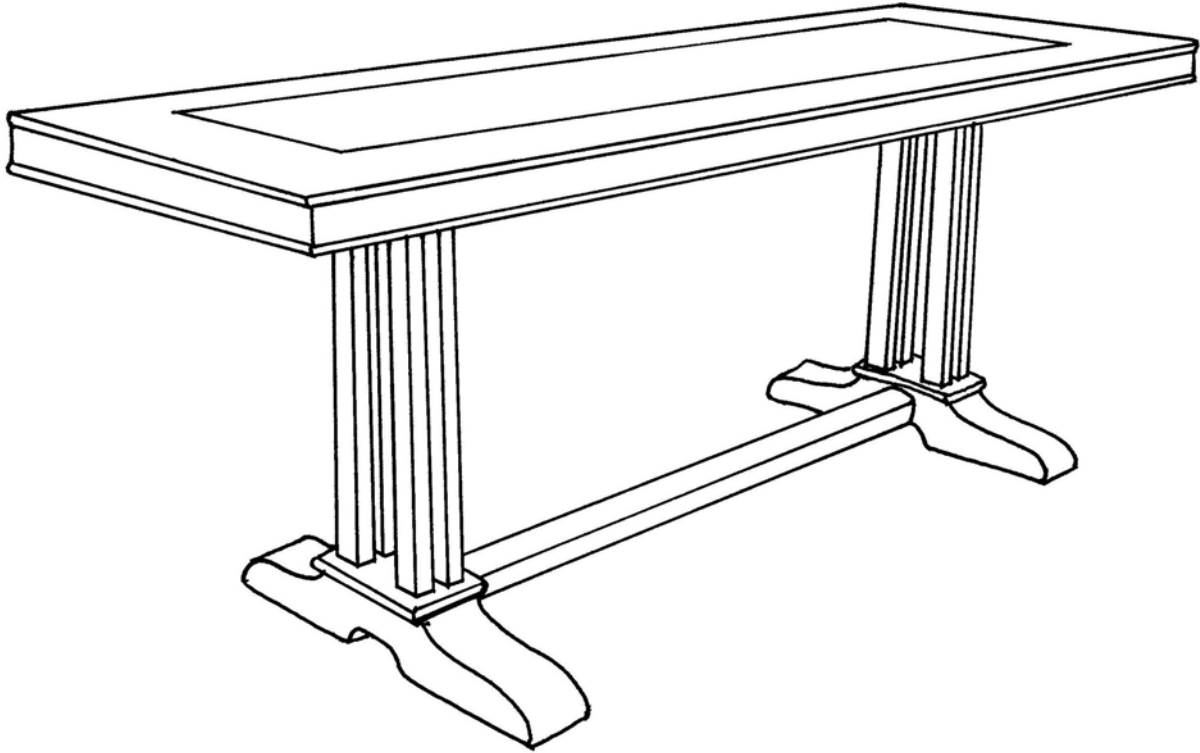

 **FARMHOUSE**
COLLECTION

STYLE # 2105
TRESTLE CONSOLE TABLE

P.O. BOX 3089 • TWIN FALLS, IDAHO 83303-3089 • 208-736-8700 • FAX 208-736-8900

www.farmhousecollection.com

ALL DESIGNS COPYRIGHT • ALL RIGHTS RESERVED

 **FARMHOUSE**
COLLECTION

TRESTLE CONSOLE TABLE
Style #2105

2 1/4" thick top, beaded edge detail, trestle leg and stretcher

OPTIONS:

Size: 60"w x 20"d x 29"h
60"w x 24"d x 29"h
72"w x 20"d x 29"h
72"w x 24"d x 29"h