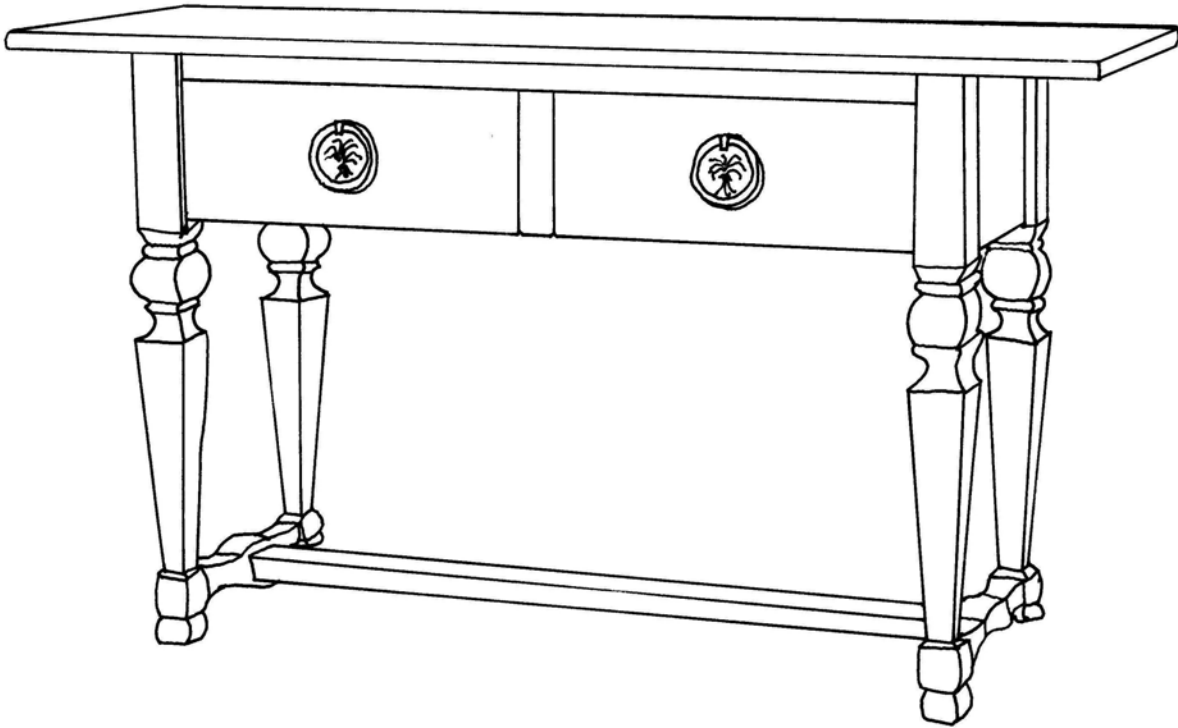

 **FARMHOUSE**
COLLECTION

STYLE # 2104
CARRARA CONSOLE TABLE

 **FARMHOUSE**
COLLECTION

CARRARA CONSOLE TABLE
Style #2104

Two drawers with bronze wheat sheaf drop ring pulls
Single slat "H" stretcher

OPTIONS:

Size: 40"w x 20"d x 34"h
60"w x 20"d x 34"h
70"w x 20"d x 34"h

Top: plain or plank top
Distress: light, standard or heavy
Finish: gesso, paint or stain
Finish color: any one standard color – combination of finishes call for quote
Banding: yes/no – if yes, specify any standard paint color
Hand signed: standard or personalized – If personalized, 35 character maximum