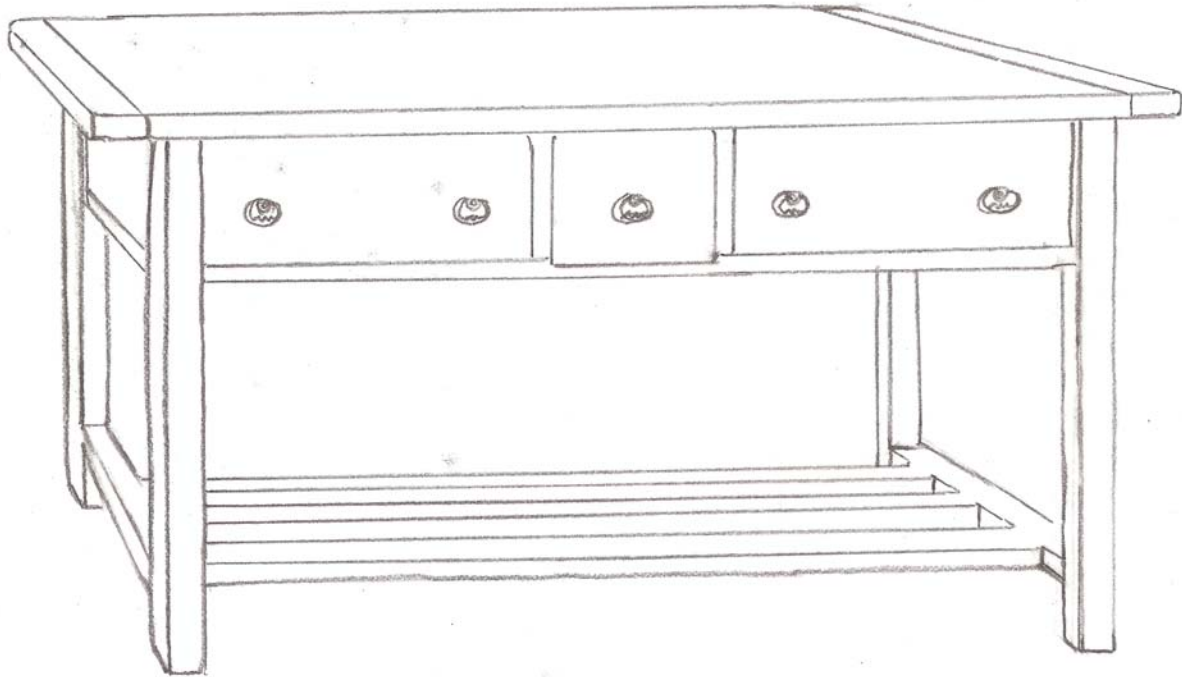

 **FARMHOUSE**
COLLECTION

STYLE # 2101
HUNT TABLE WITH THREE DRAWERS

 **FARMHOUSE**
COLLECTION

HUNT TABLE W/THREE DRAWERS
Style #2101

Plain top with breadboard ends, straight edge
Three drawers, triple slat "H" stretcher, steel pulls

OPTIONS:

Size: 78"w x 26"d x 32"h
78"w x 26"d x 38"h

Distress: light, standard or heavy

Finish: gesso, paint or stain

Finish color: any one standard color - combination of finishes call for quote

Banding: yes/no - if yes, specify any standard paint color