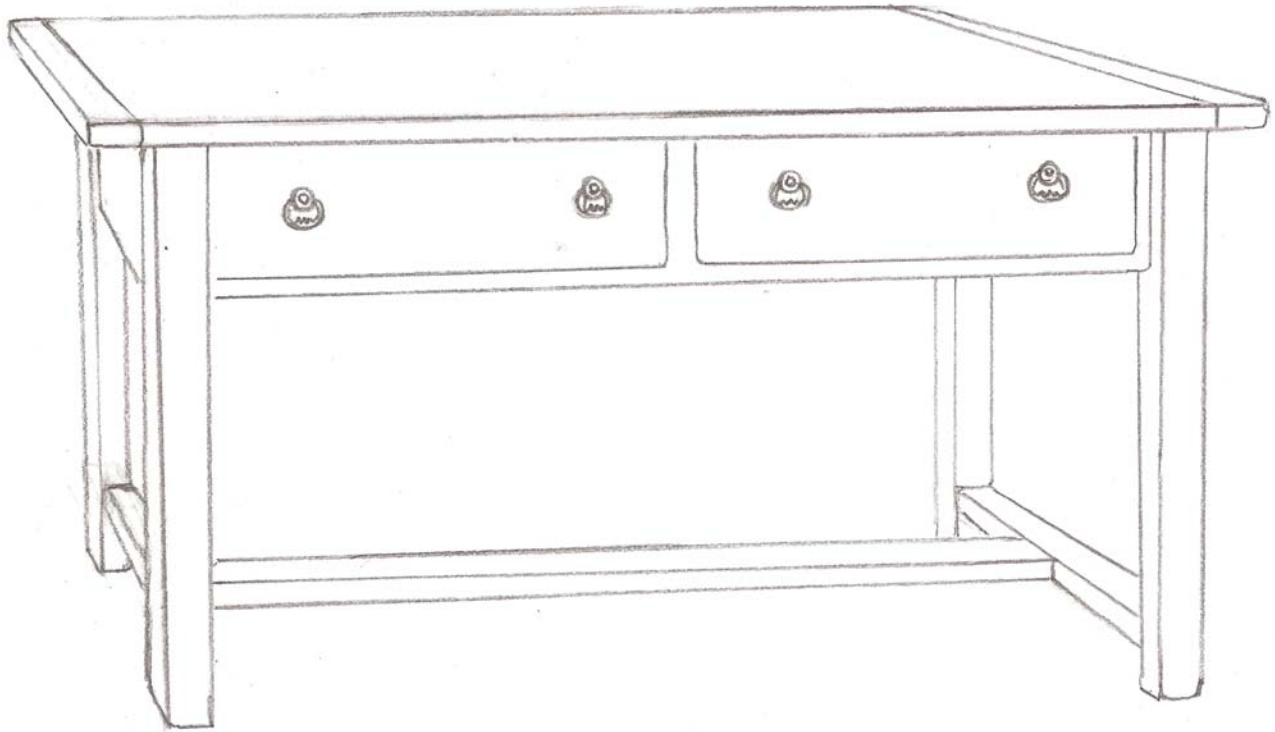

 **FARMHOUSE**
COLLECTION

STYLE # 2100
HUNT TABLE WITH TWO DRAWERS

P.O. BOX 3089 • TWIN FALLS, IDAHO 83303-3089 • 208-736-8700 • FAX 208-736-8900

www.farmhousecollection.com
ALL DESIGNS COPYRIGHT • ALL RIGHTS RESERVED

 **FARMHOUSE**
COLLECTION

HUNT TABLE W/TWO DRAWERS
Style #2100

Plain top with breadboard ends, straight edge
Two drawers, single slat "H" stretcher, steel pulls

OPTIONS:

Size: 60"w x 22"d x 32"h
60"w x 22"d x 38"h