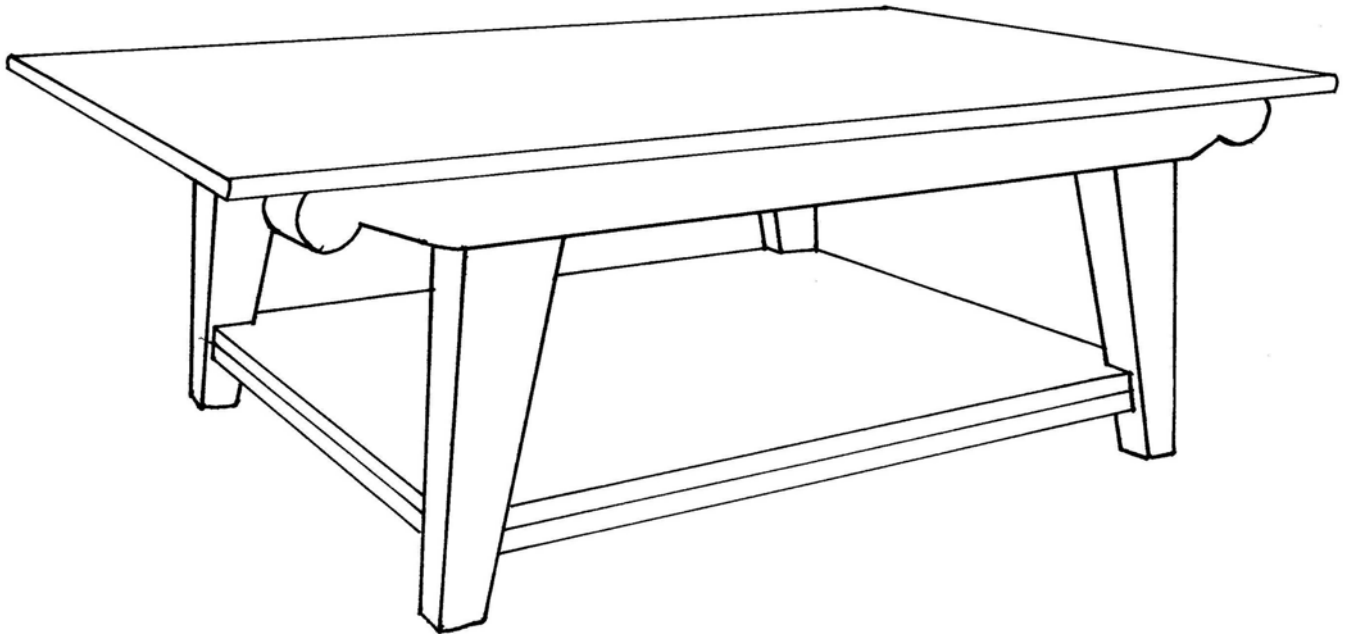

 FARMHOUSE
COLLECTION

STYLE # 2017
EXMOOR COFFEE TABLE

 **FARMHOUSE**
COLLECTION

EXMOOR COFFEE TABLE
Style #2017

1" thick top with scrolled apron detail
Slanted tapered leg, low shelf

OPTIONS:

Size: 36"w x 28"d x 18 1/2"h
42"w x 28"d x 18 1/2"h
48"w x 32"d x 18 1/2"h
48"w x 36"d x 18 1/2"h
54"w x 36"d x 18 1/2"h
54"w x 42"d x 18 1/2"h

Top: plain or plank
Distress: light, standard or heavy
Finish: gesso, paint or stain
Finish color: any one standard color – combination of finishes call for quote
Banding: yes/no – if yes, specify any standard paint color
Hand signed: standard or personalized – If personalized, 35 character maximum