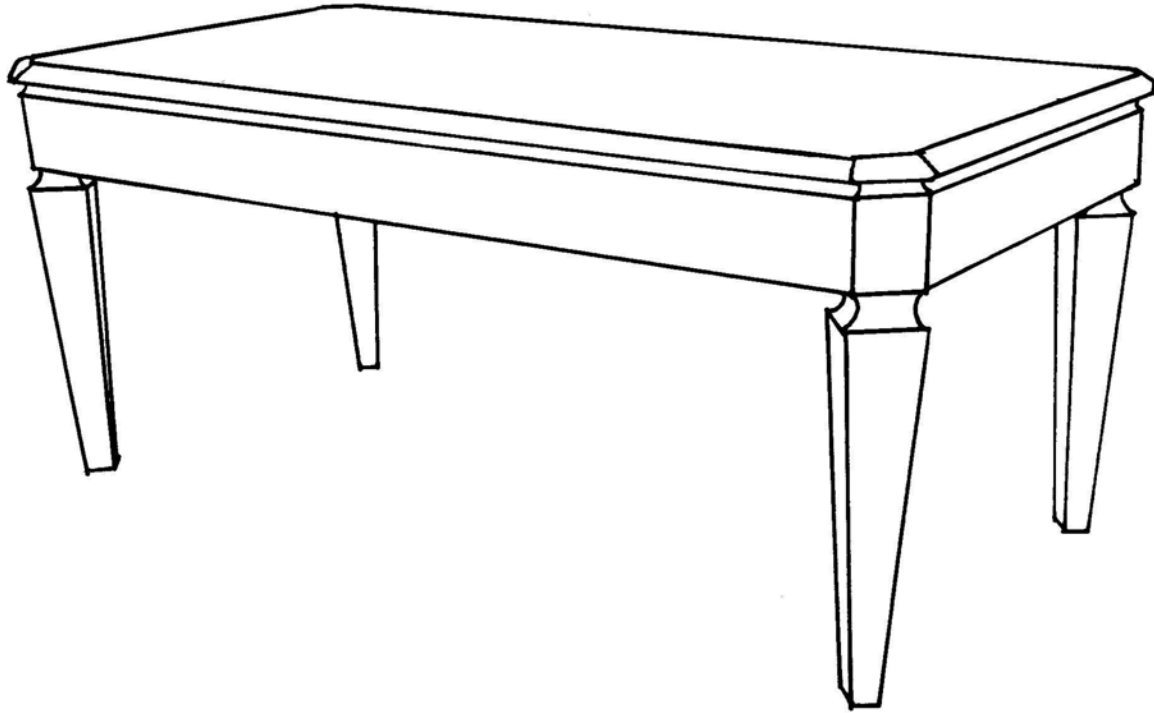

 **FARMHOUSE**
COLLECTION

STYLE # 2016
GENESEE COFFEE TABLE

 **FARMHOUSE**
COLLECTION

GENESEE COFFEE TABLE
Style #2016

Plain top with clipped corners & routed edge detail

OPTIONS:

Size: 36"w x 24"d x 18"h
42"w x 21"d x 18"h
42"w x 24"d x 18"h
48"w x 36"d x 18"h
48"w x 48"d x 18"h
54"w x 32"d x 18"h