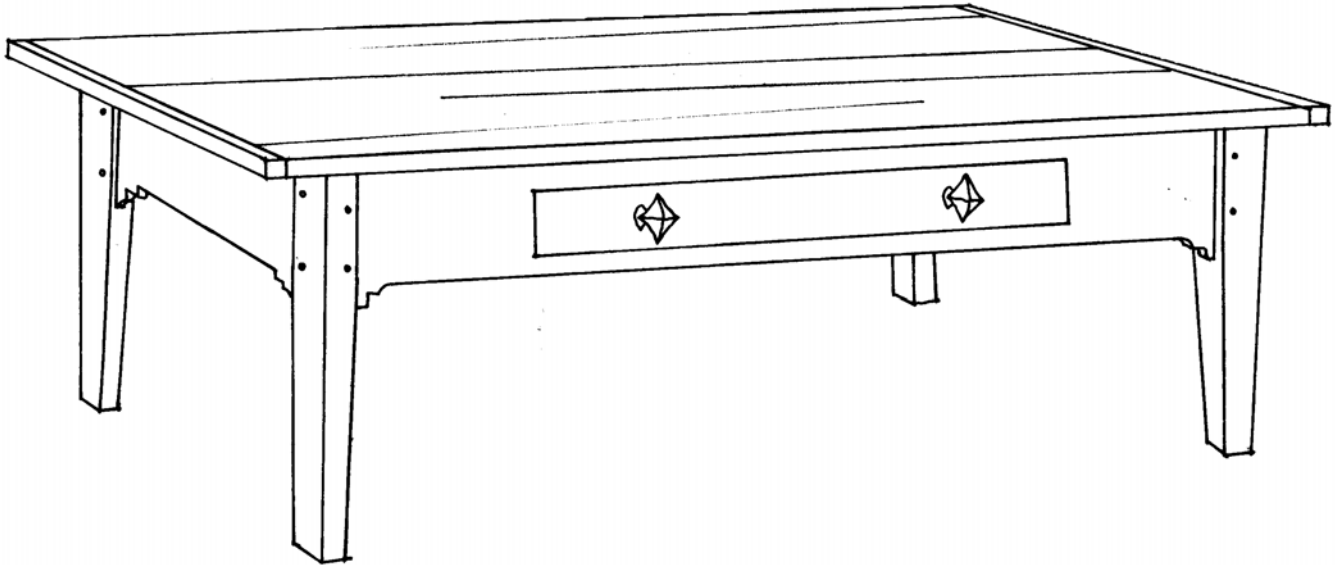

 **FARMHOUSE**
COLLECTION

STYLE # 2014
GANNET COFFEE TABLE

P.O. BOX 3089 • TWIN FALLS, IDAHO 83303-3089 • 208-736-8700 • FAX 208-736-8900

www.farmhousecollection.com
ALL DESIGNS COPYRIGHT ALL RIGHTS RESERVED

 **FARMHOUSE**
COLLECTION

GANNET COFFEE TABLE
Style #2014

Random tapered plank top with end caps, stepped apron
One drawer on each side with Alturas bronze diamond pulls
Tapered leg

OPTIONS:

Size: 36"w x 28"d x 18"h
42"w x 28"d x 18"h
42"w x 32"d x 18"h
48"w x 36"d x 18"h
54"w x 42"d x 18"h