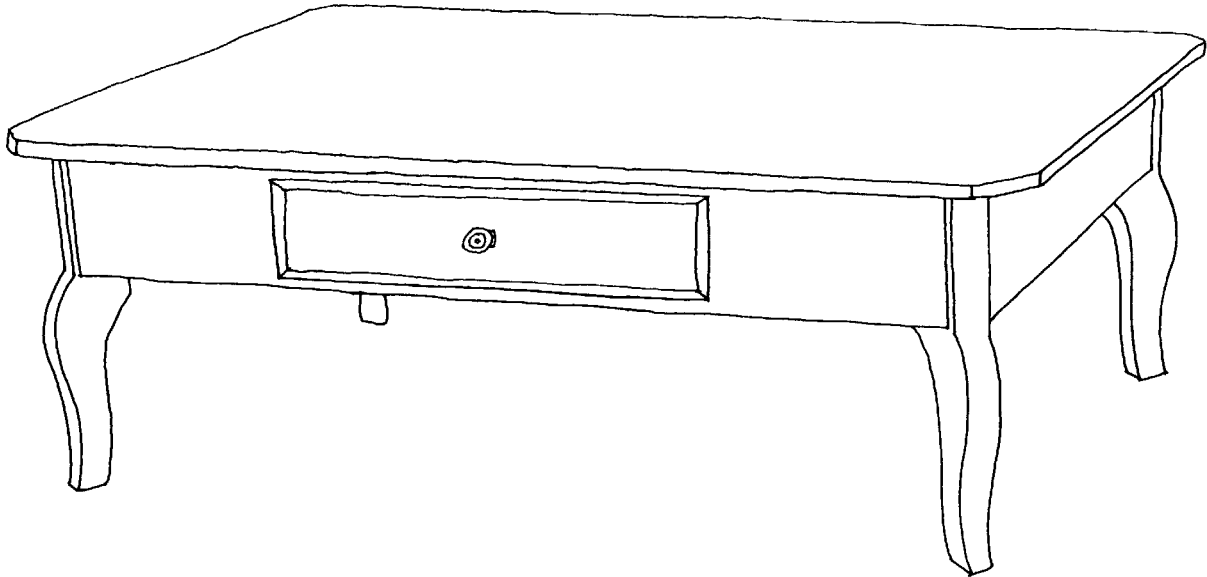

 **FARMHOUSE**  
COLLECTION

STYLE # 2013  
MARIELLE COFFEE TABLE

 **FARMHOUSE**  
COLLECTION

**MARIELLE COFFEE TABLE**  
Style #2013

Plain top with clipped corners, small center drawer, Marielle leg

OPTIONS:

Size: 36"w x 24"d x 19"h  
36"w x 28"d x 19"h  
42"w x 24"d x 19"h  
42"w x 28"d x 19"h  
42"w x 36"d x 19"h  
42"w x 42"d x 19"h  
48"w x 36"d x 19"h  
48"w x 42"d x 19"h  
48"w x 48"d x 19"h  
54"w x 36"d x 19"h  
54"w x 42"d x 19"h