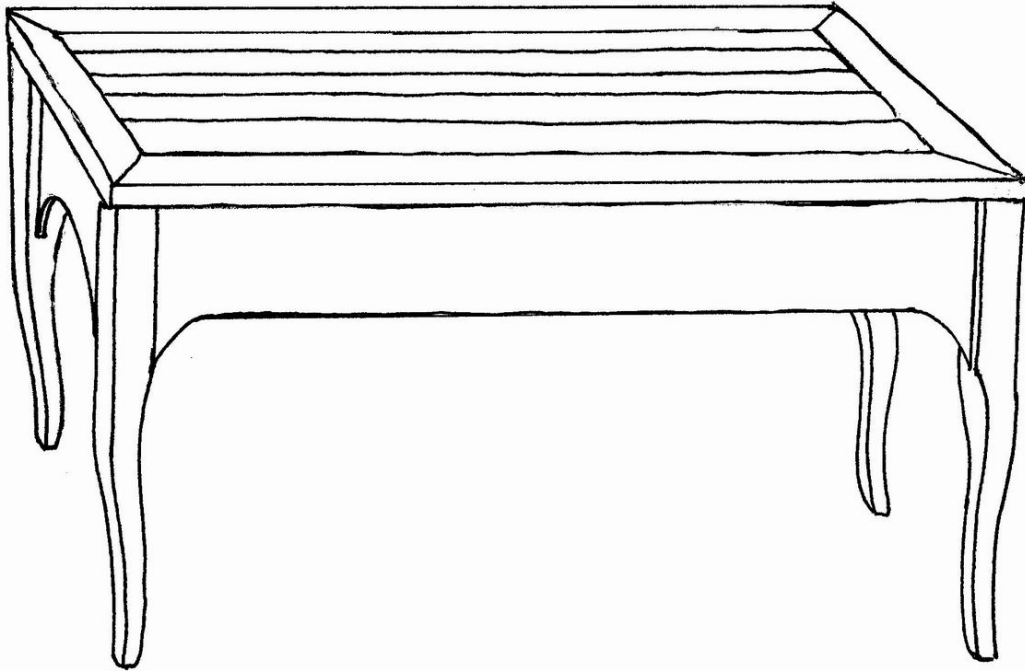

 **FARMHOUSE**
COLLECTION

STYLE # 2011
GALENA COFFEE TABLE

 **FARMHOUSE**
COLLECTION

GALENA COFFEE TABLE
Style #2011

Gently curved apron, Galena cabriole leg

OPTIONS:

Size: 36"w x 24"d x 19"h
36"w x 28"d x 19"h
42"w x 24"d x 19"h
42"w x 28"d x 19"h
48"w x 24"d x 19"h
48"w x 28"d x 19"h

Top: inlay plain or inlay plank
Distress: light, standard or heavy
Finish: gesso, paint or stain
Finish color: any one standard color – combination of finishes call for quote
Banding: yes/no – if yes, specify any standard paint color
Hand signed: standard or personalized – If personalized, 35 character maximum