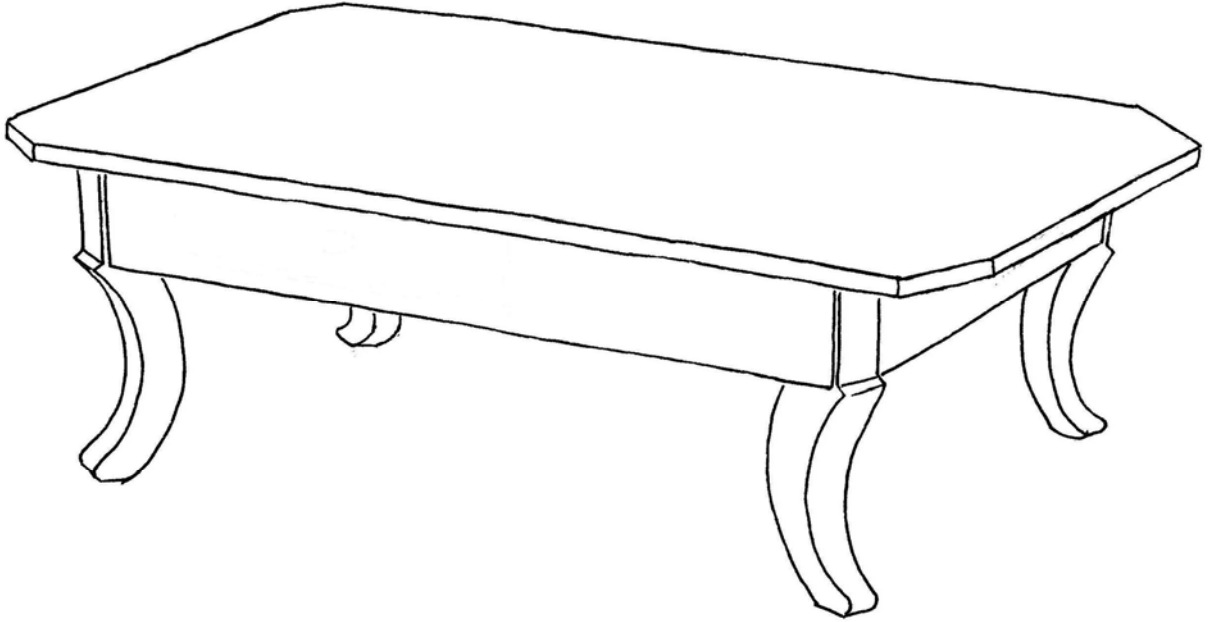

 **FARMHOUSE**
COLLECTION

STYLE # 2010
ALTURAS COFFEE TABLE

P.O. BOX 3089 • TWIN FALLS, IDAHO 83303-3089 • 208-736-8700 • FAX 208-736-8900

www.farmhousecollection.com
ALL DESIGNS COPYRIGHT • ALL RIGHTS RESERVED

 **FARMHOUSE**
COLLECTION

ALTURAS COFFEE TABLE
Style #2010

Plain top with clipped corners, straight apron, Alturas leg

OPTIONS:

Size: 42"w x 42"d x 18"h
48"w x 36"d x 18"h
48"w x 42"d x 18"h
48"w x 48"d x 18"h
54"w x 36"d x 18"h
54"w x 42"d x 18"h