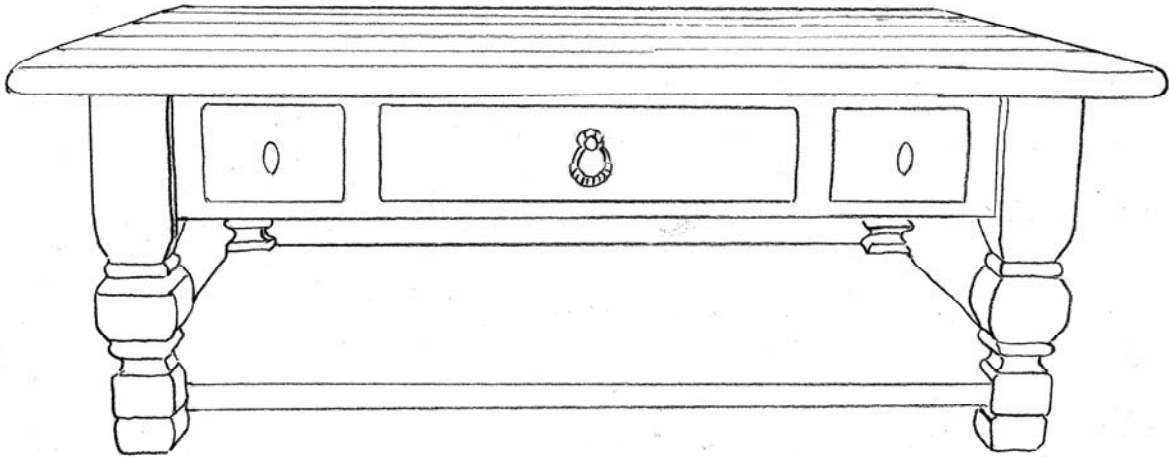

 **FARMHOUSE**
COLLECTION

STYLE # 2007
CARRARA GAME COFFEE TABLE

 **FARMHOUSE**
COLLECTION

CARRARA GAME COFFEE TABLE
Style #2007

1 1/2" thick top, one drop down drawer front concealing two corked puzzle trays.
Two small drawers for storage, low shelf

OPTIONS:

Size: 54"w x 42"d x 20"h

Top: plain or plank top

Hardware: Alturas bronze hardware or wood knobs

Distress: light, standard or heavy

Finish: gesso, paint or stain

Finish color: any one standard color – combination of finishes call for quote