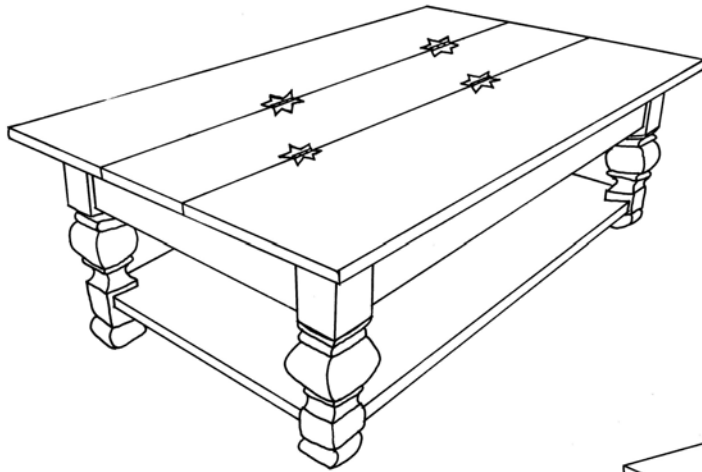

 **FARMHOUSE**
COLLECTION

STYLE # 2006
CARRARA COFFEE TABLE WITH HINGED TOP

FARMHOUSE

COLLECTION

CARRARA COFFEE TABLE WITH HINGED TOP
Style #2006

1 1/2" thick top, bronze star hinges, storage space below with lid support system, low shelf

OPTIONS:

Size: 42"w x 36"d x 20"h
 42"w x 42"d x 20"h
 48"w x 36"d x 20"h
 48"w x 42"d x 20"h
 48"w x 48"d x 20"h
 54"w x 36"d x 20"h
 54"w x 42"d x 20"h
 60"w x 38"d x 20"h
 60"w x 42"d x 20"h

Top: plain or plank
 Distress: light, standard or heavy
 Finish: gesso, paint or stain
 Finish color: any one standard color - combination of finishes call for quote
 Banding: yes/no - if yes, specify any standard paint color
 Hand signed: standard or personalized - If personalized, 35 character maximum