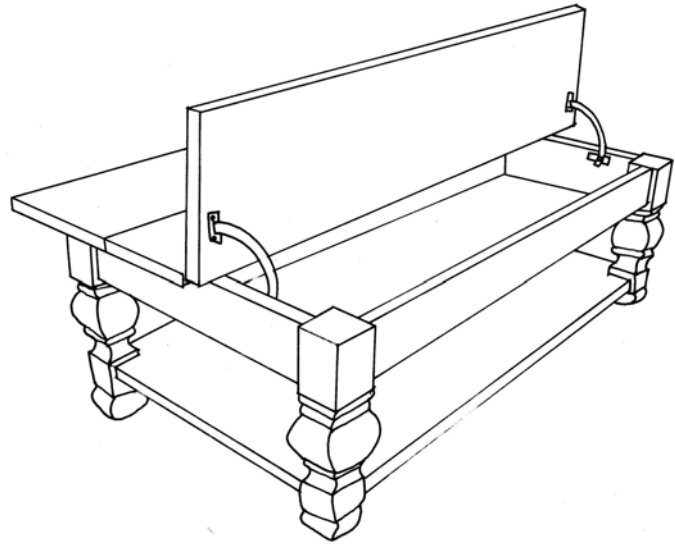

 **FARMHOUSE**
COLLECTION

STYLE # 2006
CARRARA COFFEE TABLE WITH HINGED TOP

FARMHOUSE

COLLECTION

CARRARA COFFEE TABLE WITH HINGED TOP
Style #2006

1 1/2" thick top, bronze star hinges, storage space below with lid support system, low shelf

OPTIONS:

Size: 42"w x 36"d x 20"h
 42"w x 42"d x 20"h
 48"w x 36"d x 20"h
 48"w x 42"d x 20"h
 48"w x 48"d x 20"h
 54"w x 36"d x 20"h
 54"w x 42"d x 20"h
 60"w x 38"d x 20"h
 60"w x 42"d x 20"h

Top: plain or plank
 Distress: light, standard or heavy
 Finish: gesso, paint or stain
 Finish color: any one standard color - combination of finishes call for quote
 Banding: yes/no - if yes, specify any standard paint color
 Hand signed: standard or personalized - If personalized, 35 character maximum